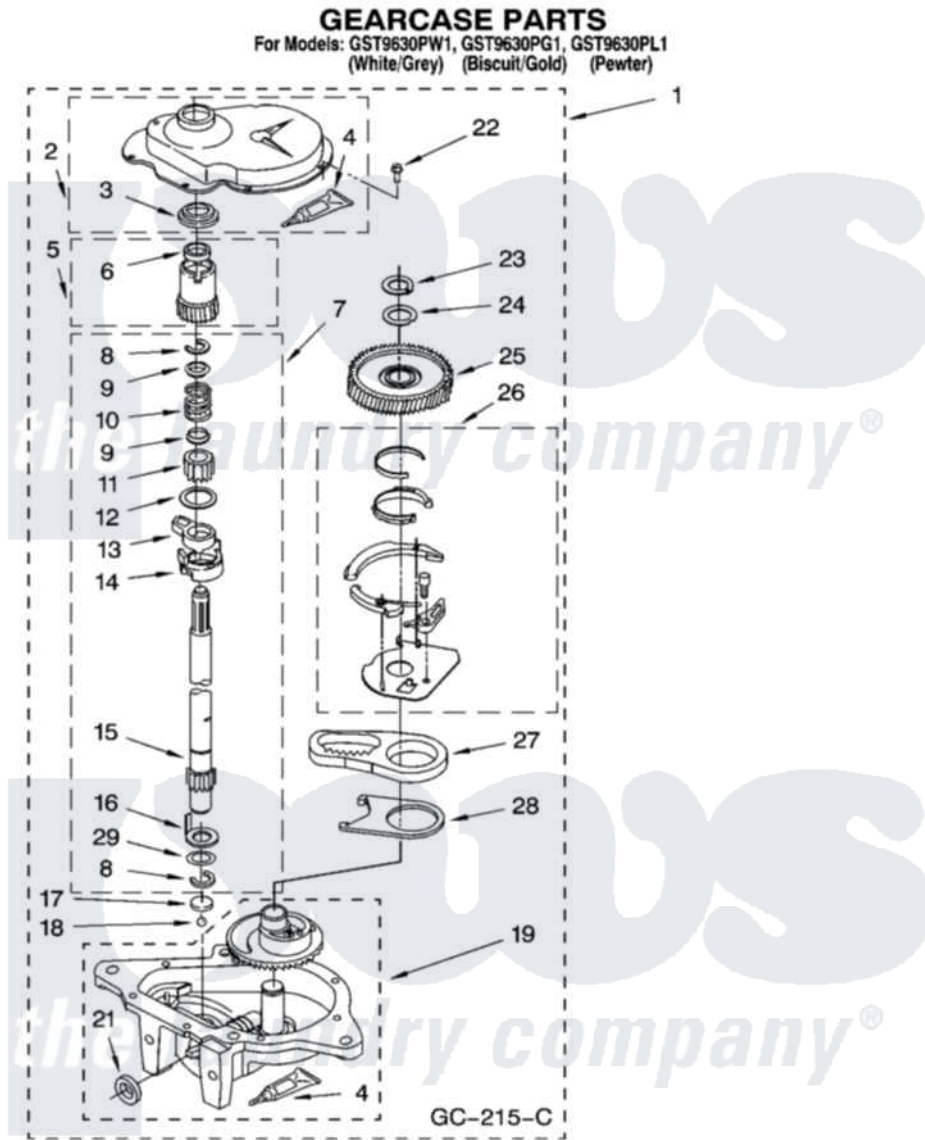

# Whirlpool GST9630PG1 08 - GEARCASE PARTS

12

8180558

Whirlpool Residential Whirlpool GST9630PG1 Washer Parts Parts Diagram 08 - GEARCASE PARTS  
Click on the part number to view part

Item	Original Part Number	Replaced By	Status	Part Description
1	3360630	<a href="#">3360629</a>		Gearcase
2	<a href="#">285202</a>			Cover, Gearcase
3	<a href="#">3349985</a>			Seal, Gearcase Cover
4	<a href="#">285195</a>			Sealer Sealer, Gasket
5	63320	<a href="#">285362</a>		Gear and Pinion
6	<a href="#">356427</a>			Seal, Spin Pinion
7	<a href="#">389387</a>			Shaft, Agitator
8	90369		Not Available	Ring, Retaining (2)
9	<a href="#">62677</a>			Retainer, Spring
10	<a href="#">62676</a>			Spring, Agitator
11	63273	<a href="#">285509</a>		Shaft, Agitator
12	<a href="#">62619</a>			Washer, Agitator Gear
13	62580	<a href="#">285206</a>		Cam-Agitator
14	62581	<a href="#">285206</a>		Cam-Agitator
15	<a href="#">285509</a>			Shaft, Agitator
16	<a href="#">62618</a>			Washer, Cam Thrust

17	16018	<a href="#">285205</a>	Bearing
18	85529	<a href="#">285205</a>	Bearing
19	389230	<a href="#">285515</a>	Gearcase
21	<a href="#">285352</a>		Seal Kit, Thrust Plug
22	<a href="#">3351614</a>		Screw, Gearcase Cover Mounting
23	3362552	<a href="#">285765</a>	Ring-Retr
24	285735	<a href="#">285766</a>	Washer Kit, Thrust
25	62570	<a href="#">285362</a>	Gear and Pinon
26	388253	<a href="#">999516</a>	Shelf-Glas
27	3349296	<a href="#">8546456</a>	Rack, Connecting
28	<a href="#">62621</a>		Actuator, Shift
29	<a href="#">388815</a>		Washer, Intermediate 1 3976263 Miscellaneous Parts Bag 2 3976300 Washer, Inlet Hose 3 3366913 Clamp, Hose