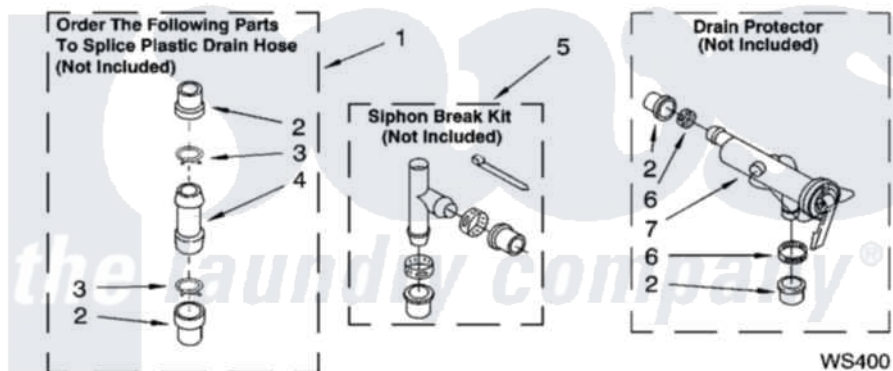

# Whirlpool GST9630PG1 09 - WATER SYSTEM PARTS, MISCELLANEOUS PARTS, OPTIONAL PARTS (NOT INCLUDED)

## WATER SYSTEM PARTS

For Models: GST9630PW1, GST9630PG1, GST9630PL1  
(White/Grey) (Biscuit/Gold) (Pewter)

8180558

13

Whirlpool [Residential Whirlpool GST9630PG1 Washer Parts](#) Parts Diagram 09 - WATER SYSTEM PARTS, MISCELLANEOUS PARTS, OPTIONAL PARTS (NOT INCLUDED)

[Click on the part number to view part](#)

Item	Original Part Number	Replaced By	Status	Part Description
1	<a href="#">285442</a>			Water System Parts
2	<a href="#">285321</a>			Water System Parts
3	370447	<a href="#">285655</a>		Clamp, Hose
4	<a href="#">16272</a>			Connector, Straight
5	<a href="#">285320</a>			Water System Parts
6	65349	<a href="#">285655</a>		Clamp, Hose
7	<a href="#">367031</a>			Water System Parts
1	3976263	<a href="#">285654</a>		Parts-Misc
2	3976300	<a href="#">16123</a>		Washer Inlet-Hose Miscellaneous Parts Must be Ordered Separately.
4	<a href="#">3359452</a>			Nut, Lock
5	389102	<a href="#">W10001130</a>		Foot, Leveling
6	3366913	<a href="#">3357331</a>		Clamp, Drain
7	3366912	<a href="#">356138</a>		Clamp, Hose