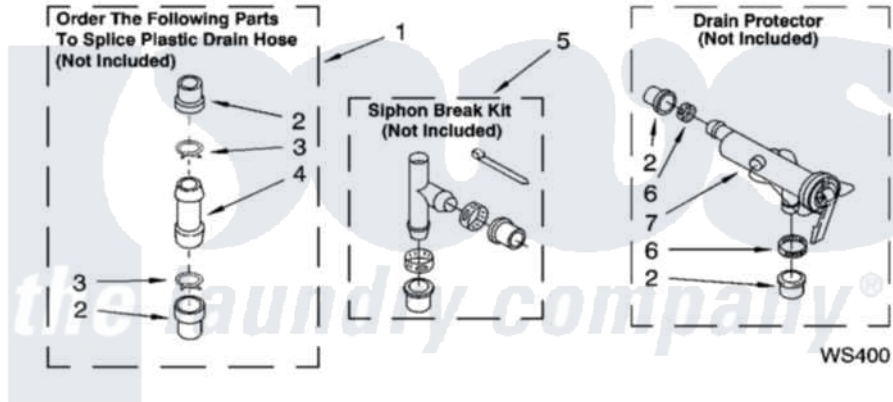

WATER SYSTEM PARTS
 For Models: GST9630PW2, GST9630PG2, GST9630PL2
 (White/Grey) (Biscuit/Gold) (Pewter)

8180687

13

Whirlpool [Residential Whirlpool GST9630PG2 Washer Parts](#) Parts Diagram 09 - WATER SYSTEM PARTS
 Click on the part number to view part

Item	Original Part Number	Replaced By	Status	Part Description
1	285442			Water System Parts
2	285321			Water System Parts
3	370447	285655		Clamp, Hose
4	16272			Connector, Straight
5	285320			Water System Parts
6	65349	285655		Clamp, Hose
7	367031			Water System Parts