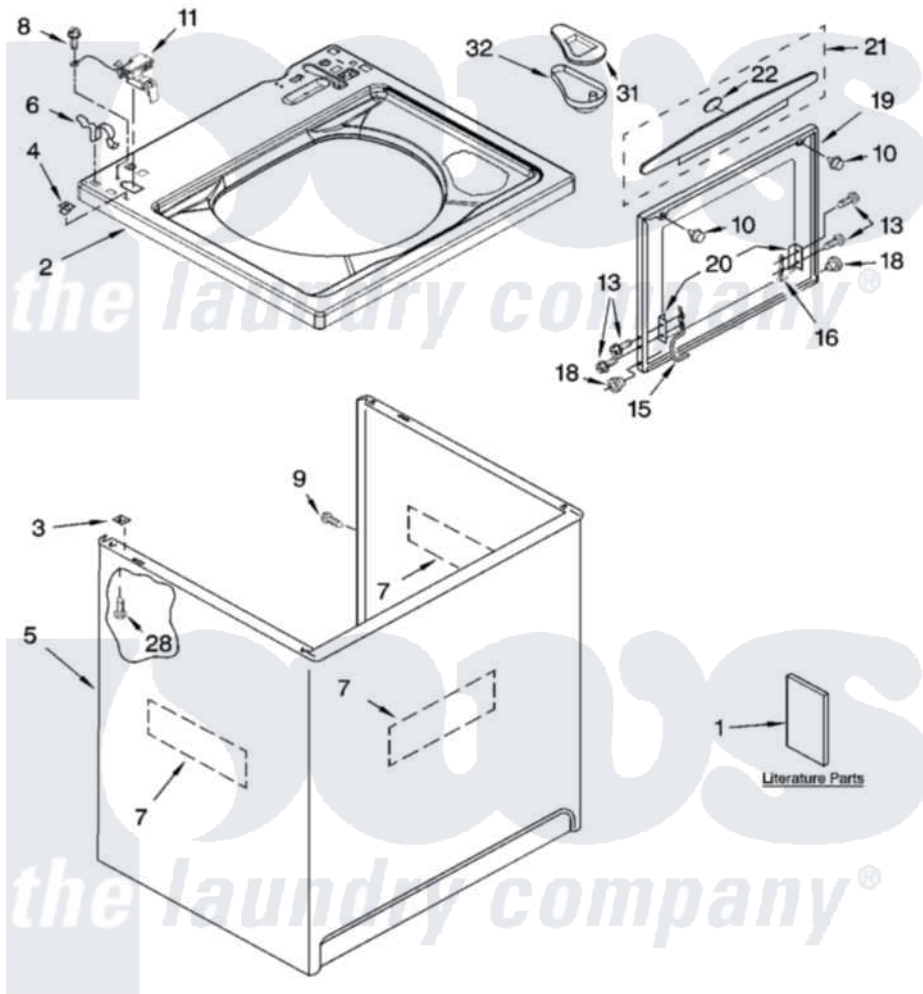

# Whirlpool GST9630PG3 01 - TOP AND CABINET PARTS

## TOP AND CABINET PARTS

For Models: GST9630PW3, GST9630PG3, GST9630PL3  
(White/Grey) (Biscuit/Gold) (Pewter)

AUTOMATIC  
WASHER

11-05 Litho in U.S.A. (drd)

1

Part No. 8180907

[Whirlpool Residential Whirlpool GST9630PG3 Washer Parts](#) Parts Diagram 01 - TOP AND CABINET PARTS  
Click on the part number to view part