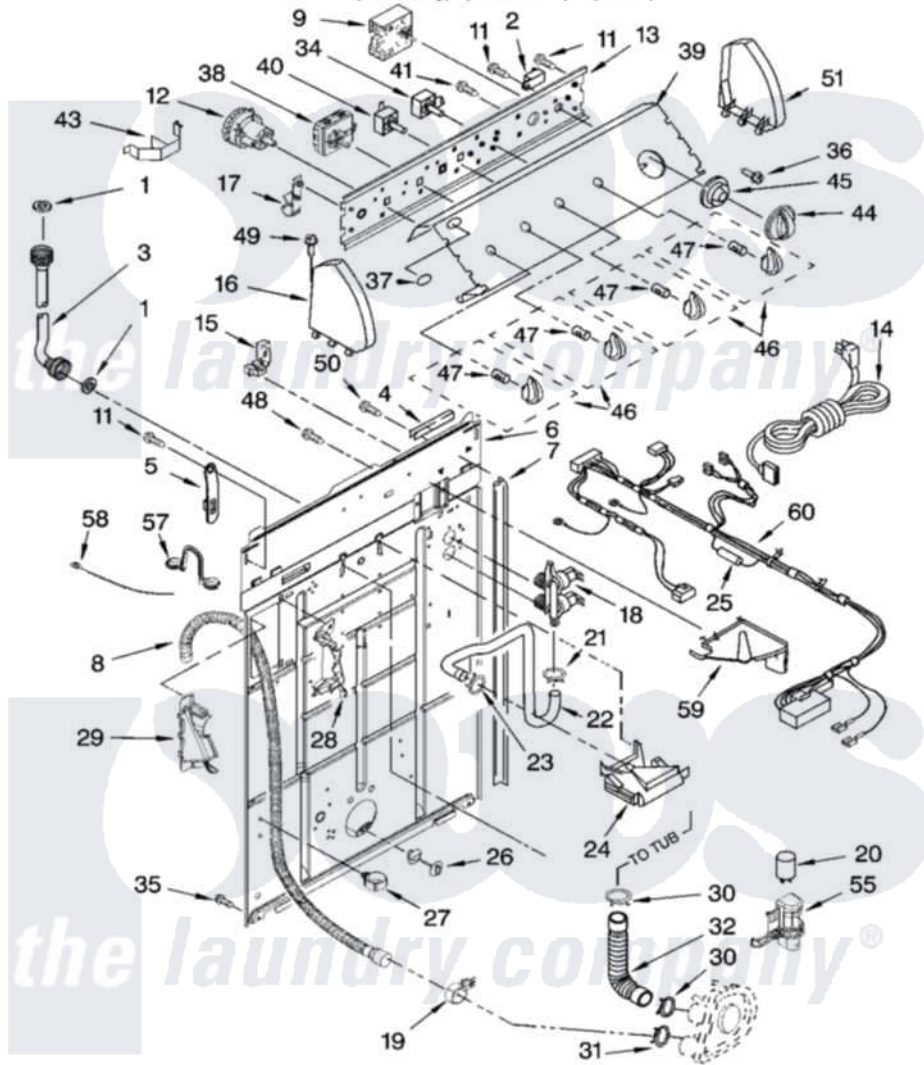

# Whirlpool GST9630PG3 02 - CONTROLS AND REAR PANEL PARTS

## CONTROLS AND REAR PANEL PARTS

For Models: GST9630PW3, GST9630PG3, GST9630PL3  
(White/Grey) (Biscuit/Gold) (Pewter)

8180907

3

Whirlpool Residential Whirlpool GST9630PG3 Washer Parts Parts Diagram 02 - CONTROLS AND REAR PANEL PARTS  
Click on the part number to view part

Item	Original Part Number	Replaced By	Status	Part Description
1	3976300	<a href="#">16123</a>		Washer Inlet-Hose Miscellaneous Parts Must be Ordered Separately.
2	<a href="#">694419</a>			Mini-Buzzer
3	8571377	<a href="#">89503</a>		Hose-Inlet
"	8571378	<a href="#">89503</a>		Hose-Inlet
4	303294	<a href="#">3367669</a>		Protector, Edge
5	<a href="#">8568314</a>			Strap, Console
6	<a href="#">8318015</a>			Panel, Rear
7	<a href="#">62747</a>			Pad, Rear Panel
8	8559373	<a href="#">W10096921</a>		Drain Hose Assembly
9	<a href="#">3955765</a>			Timer, Control
11	<a href="#">90767</a>			Screw, 8A X 3/8 HeX Washer Head Tapping
12	3366847	<a href="#">W10337780</a>		Switch-WL
13	<a href="#">8544893</a>			Bracket, Control
14	661661	<a href="#">285800</a>		Cord-Power