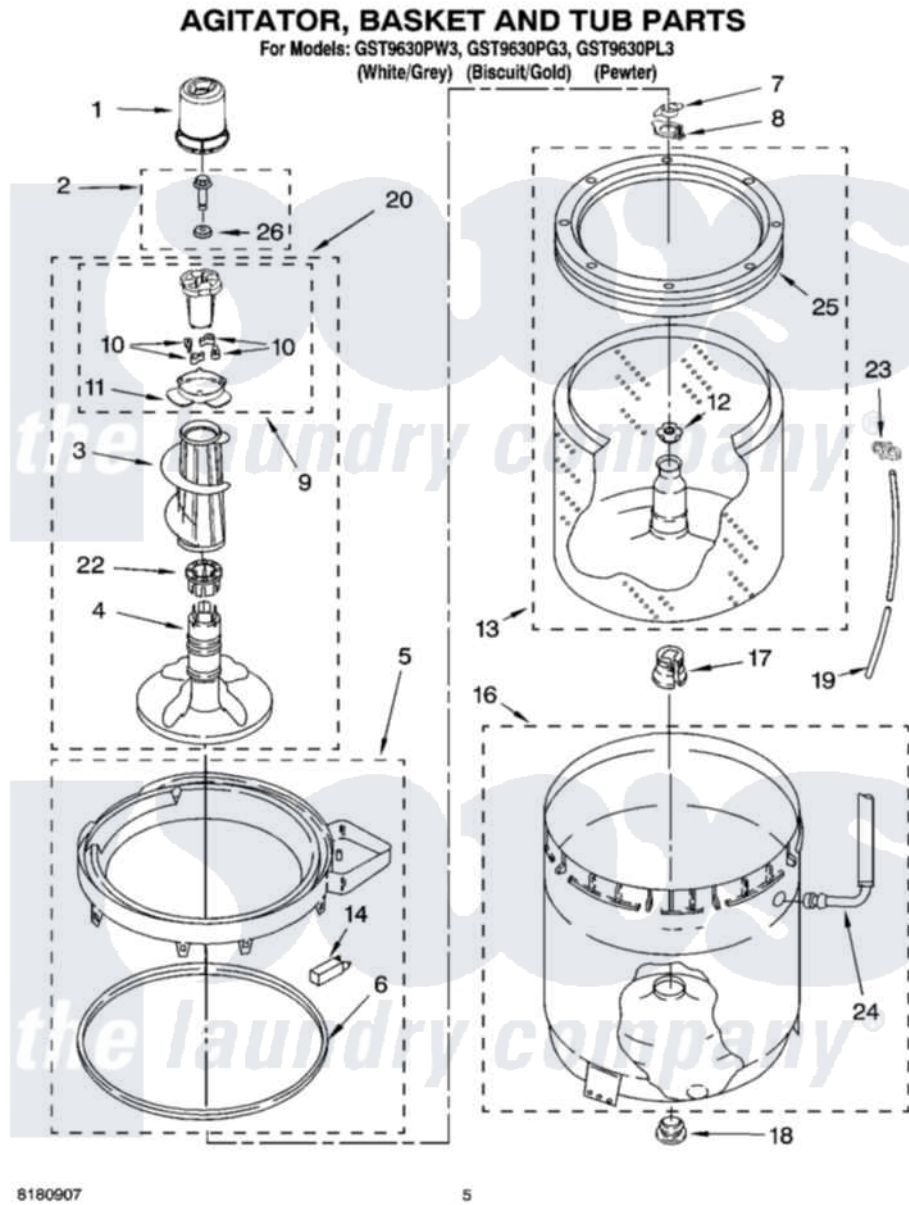

# Whirlpool GST9630PG3 03 - AGITATOR, BASKET AND TUB PARTS

8180907

5

Whirlpool Residential Whirlpool GST9630PG3 Washer Parts Parts Diagram 03 - AGITATOR, BASKET AND TUB PARTS

[Click on the part number to view part](#)

Item	Original Part Number	Replaced By	Status	Part Description
1	<a href="#">8559760</a>			Dispenser, Fabric Softener
2	<a href="#">358237</a>			Screw And Washer
3	389141	<a href="#">3360824</a>		Auger, Agitator
4	<a href="#">389386</a>			Agitator
5	3954507	<a href="#">W10213410</a>		Ring-Tub
6	3359585	<a href="#">3976308</a>		Gasket, Tub Ring
7	<a href="#">3354845</a>			Clip, Agitator
8	<a href="#">8543666</a>			Washer, Agitator
9	3363662	<a href="#">285748</a>		Cam-Agitator
10	3366877	<a href="#">80040</a>		Dog-Agitator
11	<a href="#">3363661</a>			Bearing, Driven Cam
12	<a href="#">21366</a>			Nut, Spanner
13	8526016	<a href="#">W10389328</a>		Clothes Container, Assembly
14	8318246	<a href="#">W10213410</a>		Ring-Tub
16	<a href="#">8283125</a>			Tub
17	<a href="#">389140</a>			Tub Block, Basket Drive

18	<a href="#">383727</a>		Gasket, Centerpodt
19	3347780	<a href="#">353244</a>	Hose, Pressure Switch
20	3347674	<a href="#">285727</a>	Agitator
22	3350389	<a href="#">285587</a>	Washer
23	<a href="#">2219077</a>		Clip, Pressure Switch Hose
24	<a href="#">3948705</a>		Hose, Bleach
25	8519788	<a href="#">387240</a>	Ring, Balance
26	<a href="#">3949550</a>		Washer