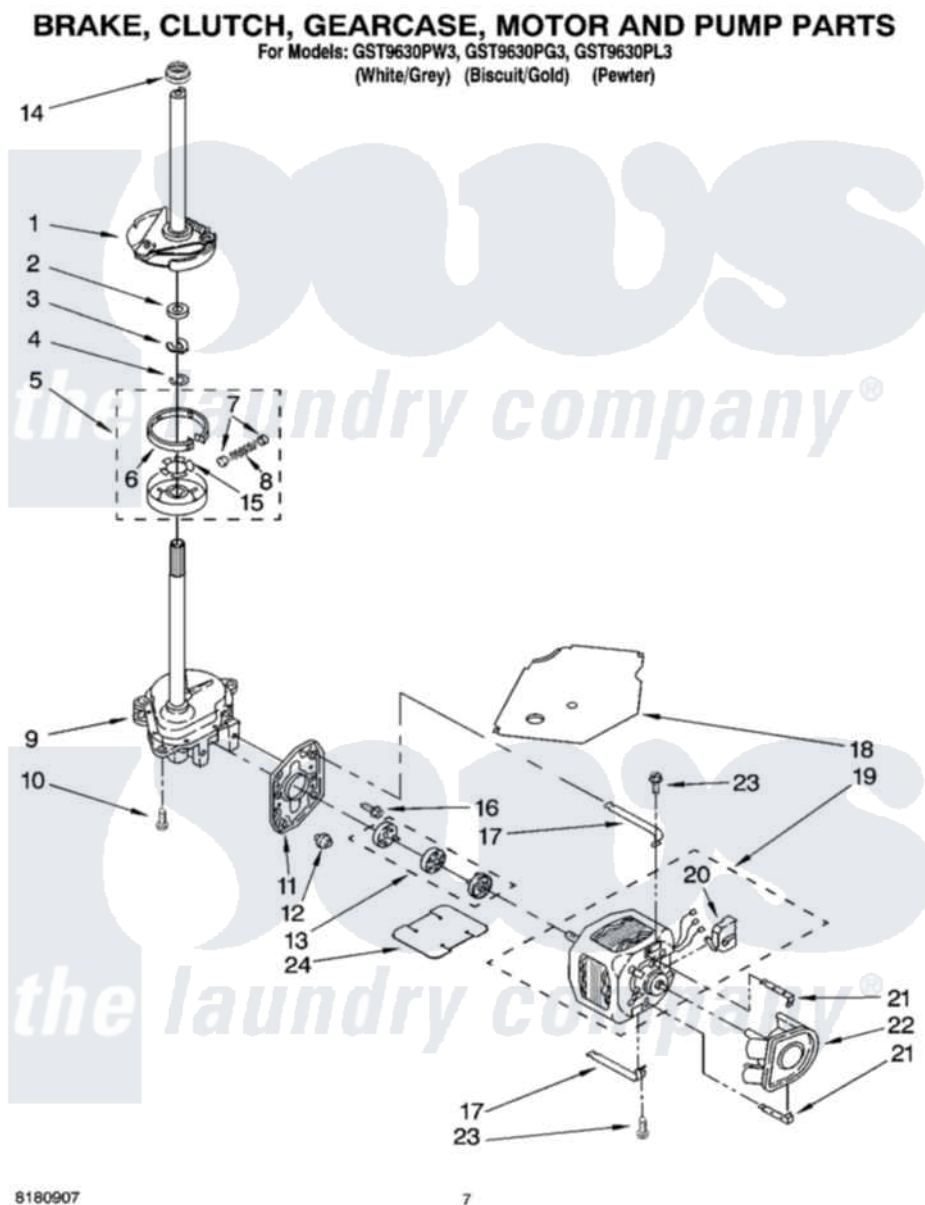

Whirlpool GST9630PG3 04 - BRAKE, CLUTCH, GEARCASE, MOTOR AND PUMP PARTS

Whirlpool [Residential Whirlpool GST9630PG3 Washer Parts](#) Parts Diagram 04 - BRAKE, CLUTCH, GEARCASE, MOTOR AND PUMP PARTS
 Click on the part number to view part

Item	Original Part Number	Replaced By	Status	Part Description
1	388952	285792		Basketdrive
2	63292			Washer, Spin Tube Thrust
3	62697	W10080230		Ring, Spin Tube Support
4	63283	285353		Ring
5	3951311	285785		Clutch
6	3951308	285790		Lining
7	62646			Cap, Clutch Spring
8	3946792			Spring And Damper Assembly
9	3360630	3360629		Gearcase
10	3357334	3400516		Screw Anti-Rattle
11	62611			Plate, Motor Mount To Gearcase
12	62691			Grommet, Motor
13	285753	285753A		Coupling
14	8577374			Seal, Centerpost

15	3355454		Clip, Main Drive
16	3400516		Screw Anti-Rattle
17	3349637	W10086010	Retainer, Motor
18	3362089		Shield, Tub To Motor
19	8529935		Motor, Main Drive
20	8529896		Switch, Main Drive Motor
21	8546127		Retainer, Pump
22	3363394		Pump
23	3387485	273556	Screw, 10-16 X 5/8
24	3946532		Shield, Motor