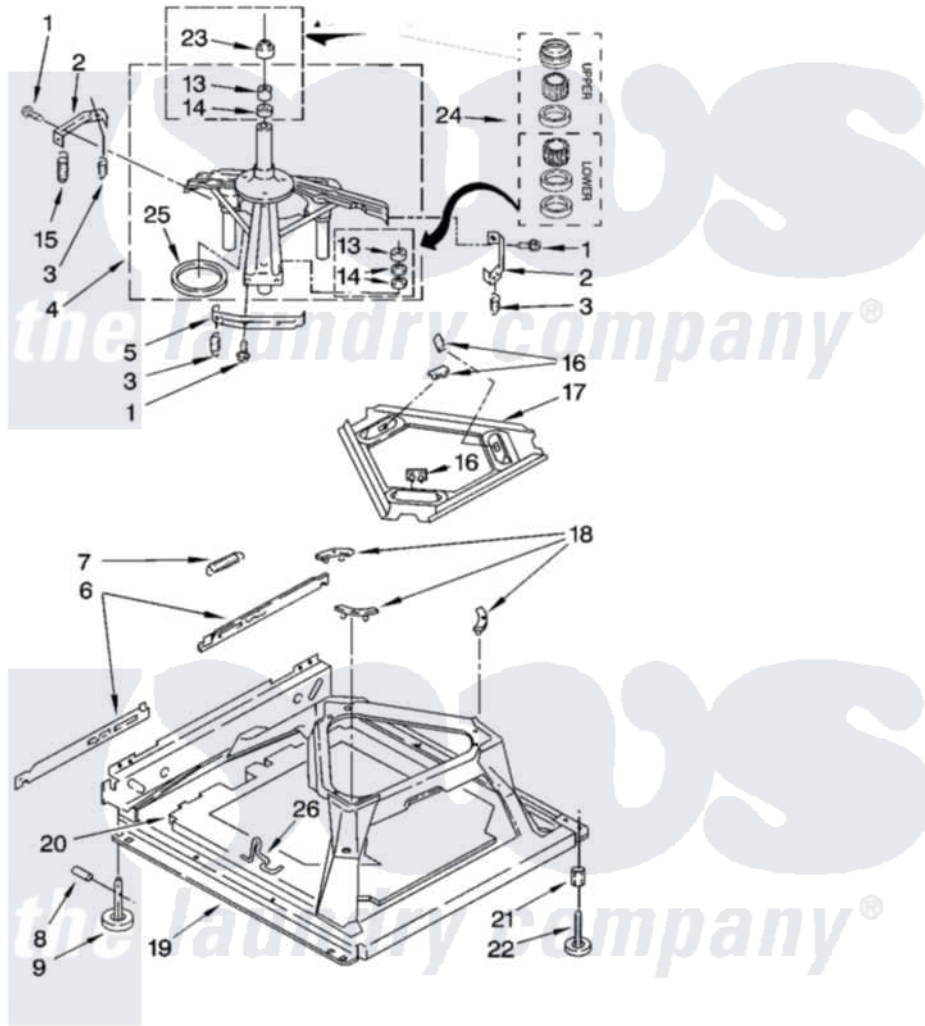

# Whirlpool GST9630PG3 05 - MACHINE BASE PARTS

## MACHINE BASE PARTS

For Models: GST9630PW3, GST9630PG3, GST9630PL3  
(White/Grey) (Biscuit/Gold) (Pewter)

8

8180907

Whirlpool Residential Whirlpool GST9630PG3 Washer Parts Parts Diagram 05 - MACHINE BASE PARTS  
Click on the part number to view part

Item	Original Part Number	Replaced By	Status	Part Description
1	<a href="#">3400076</a>			Screw, Bracket Mounting
2	<a href="#">64067</a>			Bracket, Spring Outer
3	<a href="#">63907</a>			Spring, Suspension
4	8575214	<a href="#">280184</a>		Support
5	<a href="#">64065</a>			Bracket, Spring Outer
6	<a href="#">63466</a>			Link, Leveling Mechanism
7	62597	<a href="#">8316845</a>		Spring
8	<a href="#">62837</a>			Pin, Knurled
9	62596	<a href="#">285244</a>		Feet-Leveling
13	3347047	<a href="#">8546455</a>		Bearing, Centerpost
14	357409	<a href="#">359449</a>		Seal, Agitator Shaft
15	8318050	<a href="#">285901</a>		Spring
16	62568	<a href="#">285219</a>		Pad
17	<a href="#">3946509</a>			Plate, Suspension
18	3363660	<a href="#">285744</a>		Pad
19	3946512	<a href="#">285771</a>		Base

20	<a href="#">8544816</a>		Absorber, Sound
21	<a href="#">3359452</a>		Nut, Lock
22	389102	<a href="#">W10001130</a>	Foot, Leveling
23	<a href="#">8577376</a>		Seal, Centerpost
24	<a href="#">285203</a>		Centerpost Bearing Kit
25	<a href="#">63134</a>		Ring, Sound Deadening
26	63806	<a href="#">W10145155</a>	Retainer, Suspension Spring