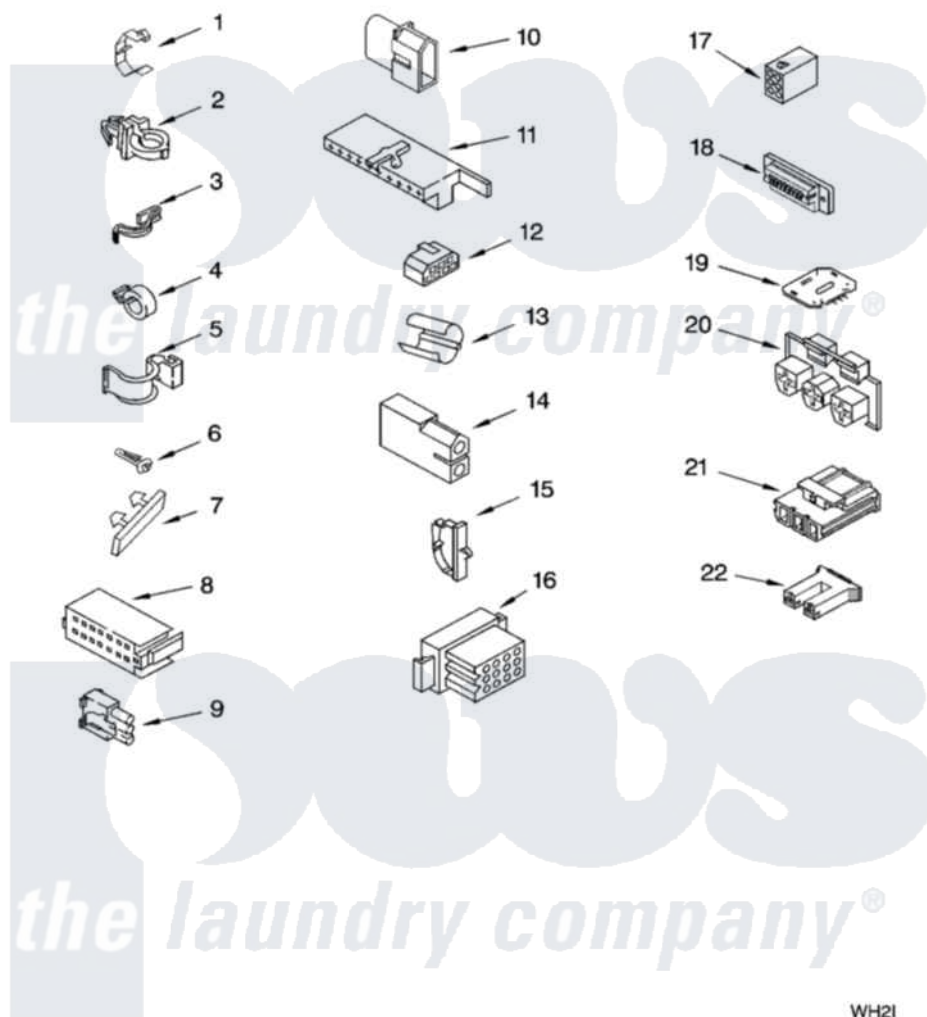

# Whirlpool GST9630PG3 06 - WIRING HARNESS PARTS

## WIRING HARNESS PARTS

For Models: GST9630PW3, GST9630PG3, GST9630PL3  
(White/Grey) (Biscuit/Gold) (Pewter)

8180907

9

WH21

Whirlpool [Residential Whirlpool GST9630PG3 Washer Parts](#) Parts Diagram 06 - WIRING HARNESS PARTS  
Click on the part number to view part

Item	Original Part Number	Replaced By	Status	Part Description
1	<a href="#">3349557</a>			Retainer, Harness
2	388498		Not Available	Clip, Harness
3	3347812	<a href="#">8528351</a>		Clip
4	3352501	<a href="#">8559320</a>		Restraint, Hose
5	<a href="#">90016</a>			Clip, Pressure Switch Hose
6	3390496	<a href="#">8281256</a>		Clip, Harness
7	<a href="#">389379</a>			Retainer, Side To Feature Panel
8	<a href="#">3948614</a>			Disconnect Block
"	<a href="#">352089</a>			Timer, Block Disconnect
9	<a href="#">62889</a>			Receptacle, Terminal
10	<a href="#">353424</a>			Plug, Terminal
11	<a href="#">62505</a>			Block, Disconnect
12	<a href="#">3347243</a>			Block, Disconnect
13	<a href="#">63523</a>			Harness, Protector
14	<a href="#">717252</a>			Receptacle, Terminal
15	<a href="#">3352944</a>			Clip, Harness

16	3390423	Not Available	Block, Disconnect (12-Way) (Timer) (Use Term. 94613)
17	3347730	Not Available	Receptacle, (6-Way) (Use Term. 94613)
18	3349494		Connector, Etc
19	3407125	<a href="#">3955728</a>	Control, Etc
20	3948617	<a href="#">2172937</a>	Connector
21	<a href="#">3360056</a>		Connector
22	<a href="#">3354925</a>		Block, Connector
"	<a href="#">3354926</a>		Block, Connector