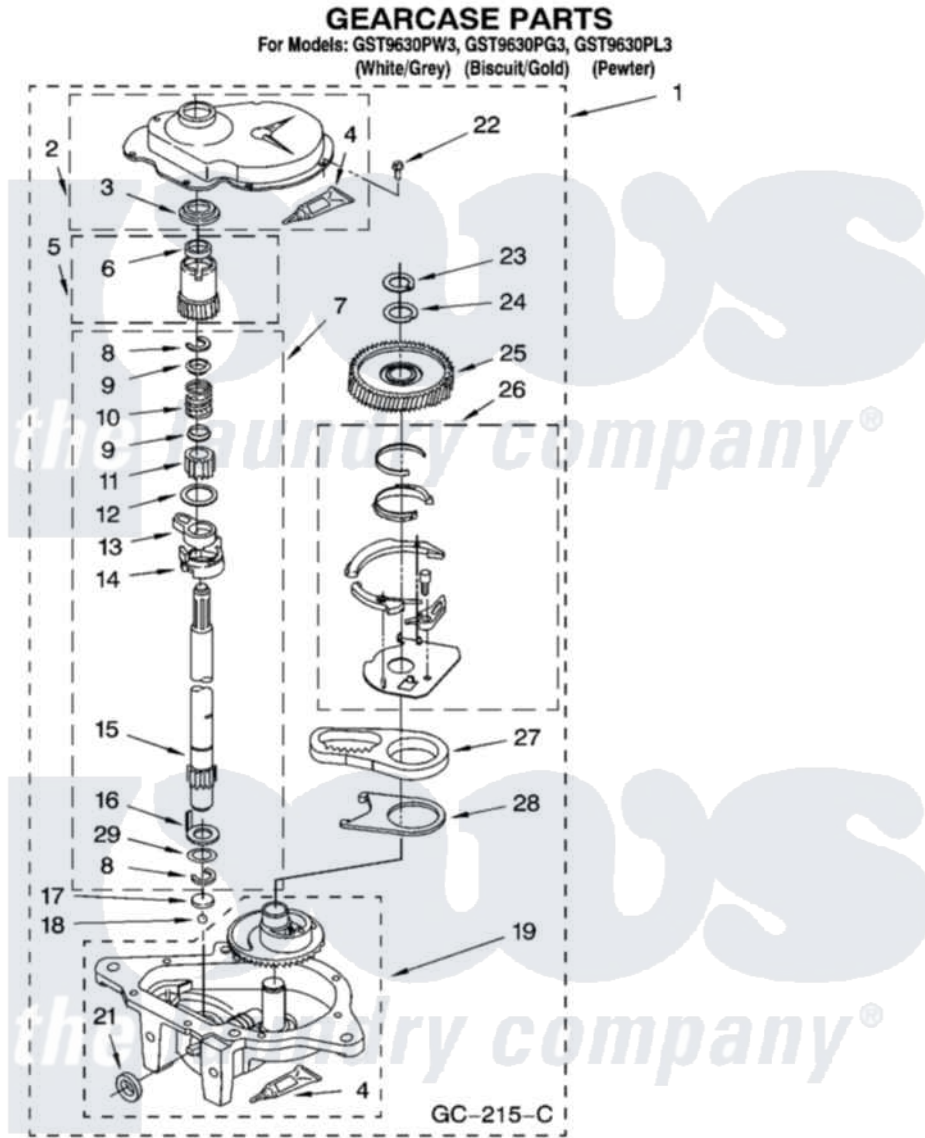

Whirlpool GST9630PG3 08 - GEARCASE PARTS

12

8180907

Whirlpool Residential Whirlpool GST9630PG3 Washer Parts Parts Diagram 08 - GEARCASE PARTS
Click on the part number to view part

Item	Original Part Number	Replaced By	Status	Part Description
1	3360630	3360629		Gearcase
2	285202			Cover, Gearcase
3	3349985			Seal, Gearcase Cover
4	285195			Sealer Sealer, Gasket
5	63320	285362		Gear and Pinion
6	356427			Seal, Spin Pinion
7	389387			Shaft, Agitator
8	90369		Not Available	Ring, Retaining (2)
9	62677			Retainer, Spring
10	62676			Spring, Agitator
11	63273	285509		Shaft, Agitator
12	62619			Washer, Agitator Gear
13	62580	285206		Cam-Agitator
14	62581	285206		Cam-Agitator
15	285509			Shaft, Agitator
16	62618			Washer, Cam Thrust

17	16018	285205	Bearing
18	85529	285205	Bearing
19	389230	285515	Gearcase
21	285352		Seal Kit, Thrust Plug
22	3351614		Screw, Gearcase Cover Mounting
23	3362552	285765	Ring-Retr
24	285735	285766	Washer Kit, Thrust
25	62570	285362	Gear and Pinon
26	388253	999516	Shelf-Glas
27	3349296	8546456	Rack, Connecting
28	62621		Actuator, Shift
29	388815		Washer, Intermediate 1 3976263 Miscellaneous Parts Bag 2 3976300 Washer, Inlet Hose 3 3366913 Clamp, Hose