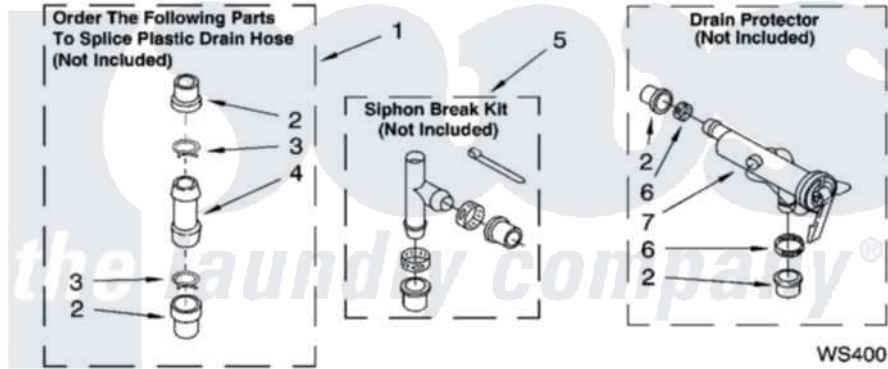

**Whirlpool GST9630PG3 09 - WATER SYSTEM PARTS, OPTIONAL PARTS
(NOT INCLUDED)**

WATER SYSTEM PARTS
For Models: GST9630PW3, GST9630PG3, GST9630PL3
(White/Grey) (Biscuit/Gold) (Pewter)

8180907

13

Whirlpool [Residential Whirlpool GST9630PG3 Washer Parts](#) Parts Diagram 09 - WATER SYSTEM PARTS,
OPTIONAL PARTS (NOT INCLUDED)
Click on the part number to view part

Item	Original Part Number	Replaced By	Status	Part Description
1	285442			Water System Parts
2	285321			Water System Parts
3	370447	285655		Clamp, Hose
4	16272			Connector, Straight
5	285320			Water System Parts
6	65349	285655		Clamp, Hose
7	367031			Water System Parts
	72017			Paint, Touch-Up
"	4392899			Paint, Touch-Up
"	4396174			Paint, Touch-Up
"	350938			Paint, Pressurized Spray B
"	350930			Paint, Pressurized Spray B
"	4392901			Paint, Pressurized Spray
"	4396175			Paint, Pressurized Spray
"	799344			Paint, Touch-Up)