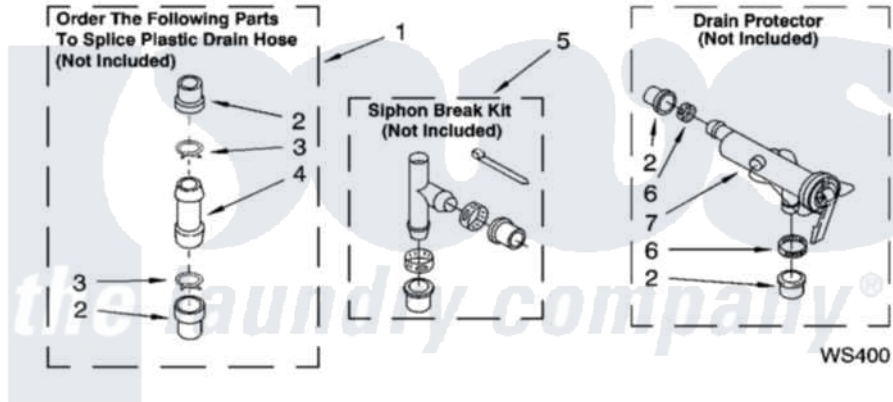

**WATER SYSTEM PARTS**  
 For Models: GST9630PW0, GST9630PG0, GST9630PL0  
 (White/Grey) (Biscuit/Gold) (Pewter)

8180439

13

Whirlpool [Residential Whirlpool GST9630PL0 Washer Parts](#) Parts Diagram 09 - WATER SYSTEM PARTS  
 Click on the part number to view part

Item	Original Part Number	Replaced By	Status	Part Description
1	<a href="#">285442</a>			Water System Parts
2	<a href="#">285321</a>			Water System Parts
3	370447	<a href="#">285655</a>		Clamp, Hose
4	<a href="#">16272</a>			Connector, Straight
5	<a href="#">285320</a>			Water System Parts
6	65349	<a href="#">285655</a>		Clamp, Hose
7	<a href="#">367031</a>			Water System Parts