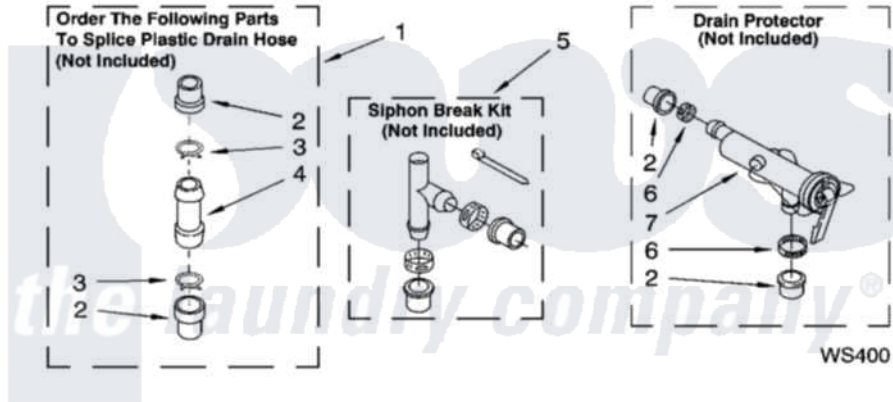

WATER SYSTEM PARTS
 For Models: GST9630PW2, GST9630PG2, GST9630PL2
 (White/Grey) (Biscuit/Gold) (Pewter)

8180687

13

Whirlpool [Residential Whirlpool GST9630PL2 Washer Parts](#) Parts Diagram 09 - WATER SYSTEM PARTS
 Click on the part number to view part

Item	Original Part Number	Replaced By	Status	Part Description
1	285442			Water System Parts
2	285321			Water System Parts
3	370447	285655		Clamp, Hose
4	16272			Connector, Straight
5	285320			Water System Parts
6	65349	285655		Clamp, Hose
7	367031			Water System Parts