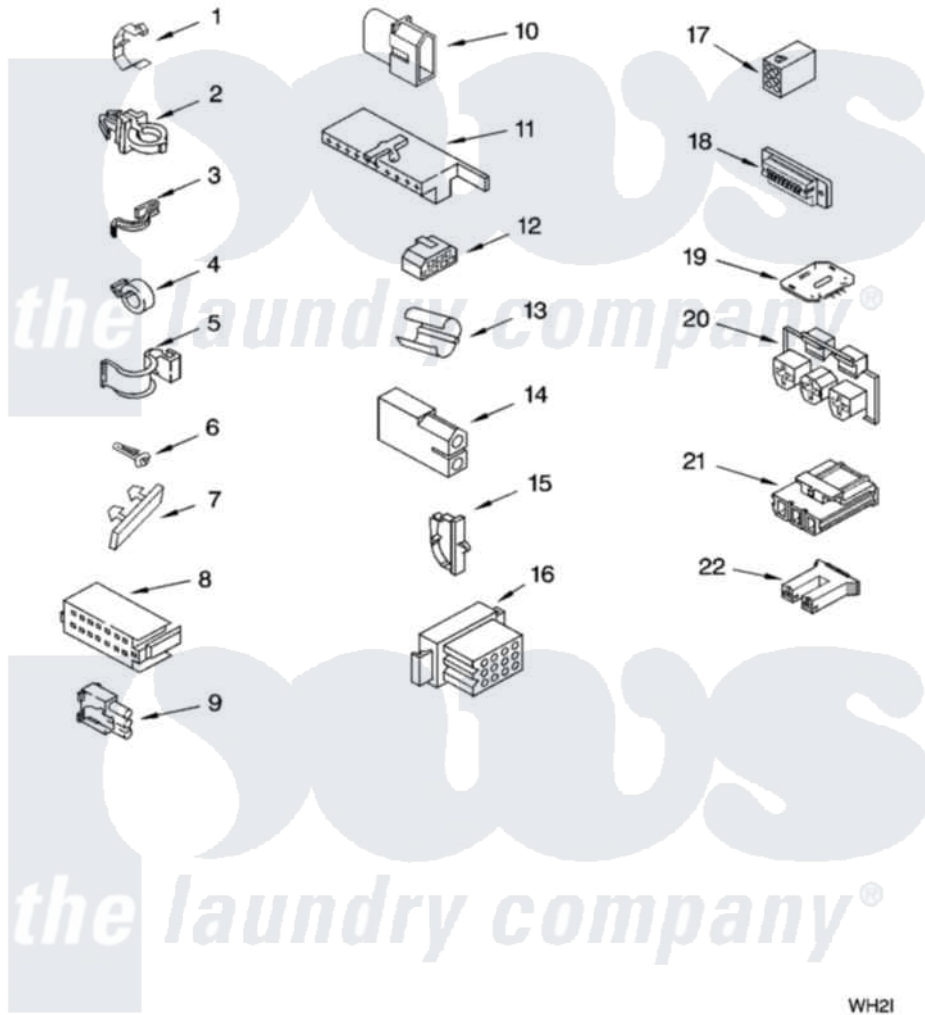

Whirlpool GST9630PL3 06 - WIRING HARNESS PARTS

WIRING HARNESS PARTS

For Models: GST9630PW3, GST9630PG3, GST9630PL3
(White/Grey) (Biscuit/Gold) (Pewter)

8180907

9

WH2I

Whirlpool [Residential Whirlpool GST9630PL3 Washer Parts](#) Parts Diagram 06 - WIRING HARNESS PARTS
Click on the part number to view part

Item	Original Part Number	Replaced By	Status	Part Description
1	3349557			Retainer, Harness
2	388498		Not Available	Clip, Harness
3	3347812	8528351		Clip
4	3352501	8559320		Restraint, Hose
5	90016			Clip, Pressure Switch Hose
6	3390496	8281256		Clip, Harness
7	389379			Retainer, Side To Feature Panel
8	3948614			Disconnect Block
"	352089			Timer, Block Disconnect
9	62889			Receptacle, Terminal
10	353424			Plug, Terminal
11	62505			Block, Disconnect
12	3347243			Block, Disconnect
13	63523			Harness, Protector
14	717252			Receptacle, Terminal
15	3352944			Clip, Harness

16	3390423	Not Available	Block, Disconnect (12-Way) (Timer) (Use Term. 94613)
17	3347730	Not Available	Receptacle, (6-Way) (Use Term. 94613)
18	3349494		Connector, Etc
19	3407125	3955728	Control, Etc
20	3948617	2172937	Connector
21	3360056		Connector
22	3354925		Block, Connector
"	3354926		Block, Connector