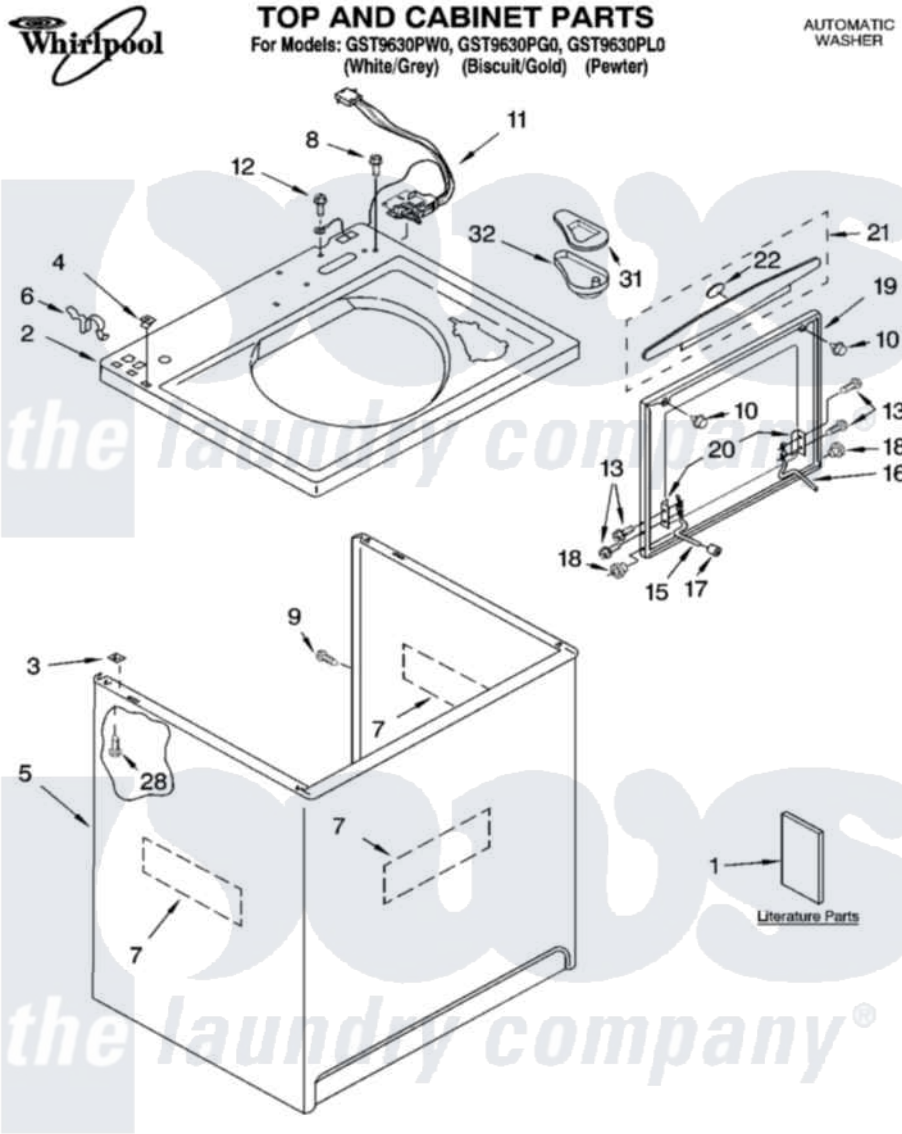

Whirlpool GST9630PW0 01 - TOP AND CABINET PARTS

06-04 Litho in U.S.A. (drd)

1

Part No. 8180439

Whirlpool [Residential Whirlpool GST9630PW0 Washer Parts](#) Parts Diagram 01 - TOP AND CABINET PARTS
 Click on the part number to view part

Item	Original Part Number	Replaced By	Status	Part Description
1	3956025		Not Available	Installation Instructions
"	3955869		Not Available	Use & Care Guide
"	3955903		Not Available	Feature Sheet
"	3956332		Not Available	Energy Guide
"	8542482		Not Available	Wiring Diagram
"	N/A		Not Available	Following May Be Purchased DO-IT-YOURSELF REPAIR MANUALS
"	4313896			Do-It-Yourself Repair Manuals
2	3955789			Top
"	3955790			Top
"	3957075			Top
3	62750			Spacer, Cabinet To Top (4)
4	357213			Nut, Push-In
5	63424			Cabinet
"	3954357			Cabinet
"	3956112			Cabinet

6	62780		Clip, Top And Cabinet And Rear Panel
7	3976348		Absorber, Sound
8	3400611		Screw And Washer, Lid Switch
9	3357011	308685	Side Trim)
10	9724509		Bumper, Lid
11	8054980		Switch, Lid
12	3351614		Screw, Gearcase Cover Mounting
13	355274	W10119828	Screw, Lid Hinge Mounting
15	8055257		Hinge, Lid
16	8055256		Hinge, Lid
17	19119		Bumper, Lid Hinge
18	8319539		Bearing, Lid Hinge
19	8558401	W10193861	Lid
"	8558402	W10193862	Lid
"	8558400	3957557	Lid
20	21097		Pad, Lid Hinge
21	3956011		Handle, Lid
"	3956012		Handle, Lid
22	3956010		Insert, Handle
28	3390631		Screw, 10-16 X 3/8
31	3956079	3955788	Cover, Dispenser
32	8519517		Dispenser, Bleach