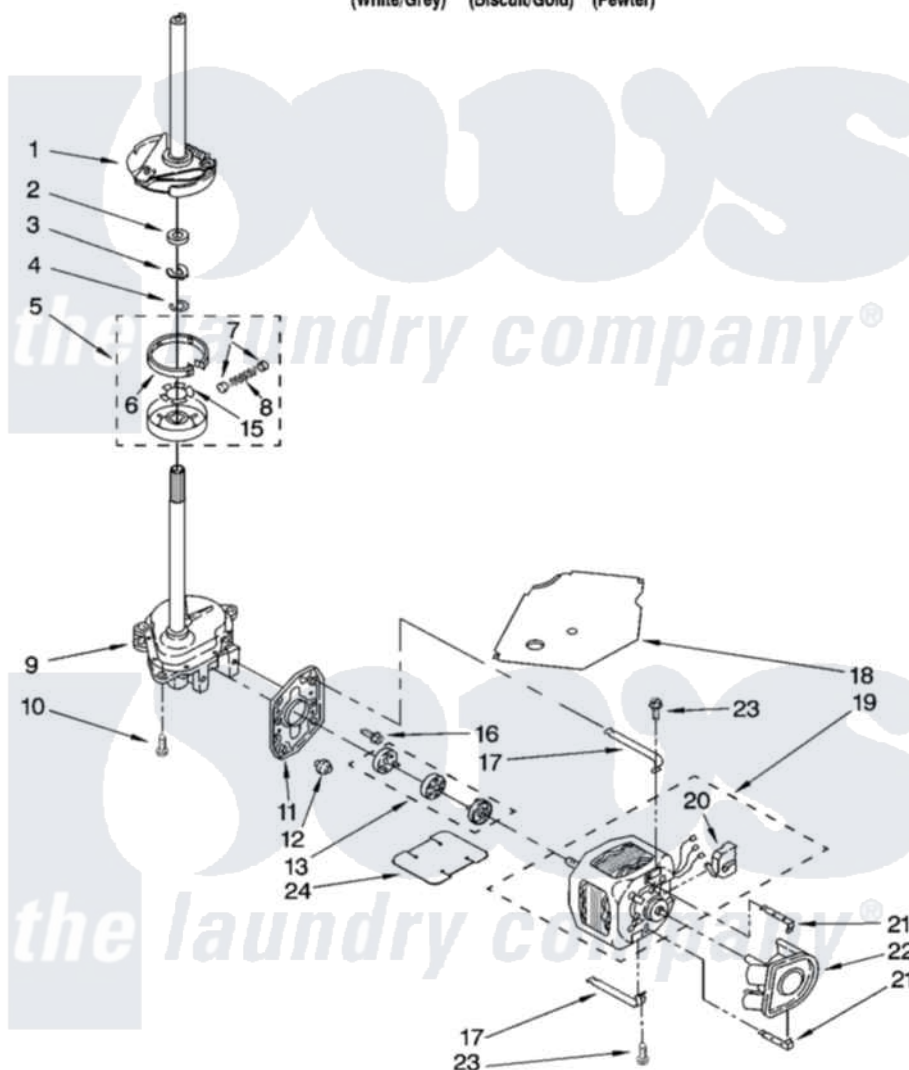

Whirlpool GST9630PW0 04 - BRAKE, CLUTCH, GEARCASE, MOTOR AND PUMP PARTS

BRAKE, CLUTCH, GEARCASE, MOTOR AND PUMP PARTS

For Models: GST9630PW0, GST9630PG0, GST9630PL0
(White/Grey) (Biscuit/Gold) (Pewter)

8180439

7

Whirlpool [Residential Whirlpool GST9630PW0 Washer Parts](#) Parts Diagram 04 - BRAKE, CLUTCH, GEARCASE, MOTOR AND PUMP PARTS
Click on the part number to view part

Item	Original Part Number	Replaced By	Status	Part Description
1	388952	285792		Basketdrive
2	63292			Washer, Spin Tube Thrust
3	62697	W10080230		Ring, Spin Tube Support
4	63283	285353		Ring
5	3951311	285785		Clutch
6	3951308	285790		Lining
7	62646			Cap, Clutch Spring
8	3946792			Spring And Damper Assembly
9	3360630	3360629		Gearcase
10	3357334	3400516		Screw Anti-Rattle
11	62611			Plate, Motor Mount To Gearcase
12	62691			Grommet, Motor
13	285753	285753A		Coupling
15	3355454			Clip, Main Drive

16	3400516		Screw Anti-Rattle
17	3349637	W10086010	Retainer, Motor
18	3362089		Shield, Tub To Motor
19	8529935		Motor, Main Drive
20	8529896		Switch, Main Drive Motor
21	8546127		Retainer, Pump
22	3363394		Pump
23	3387485	273556	Screw, 10-16 X 5/8
24	3946532		Shield, Motor