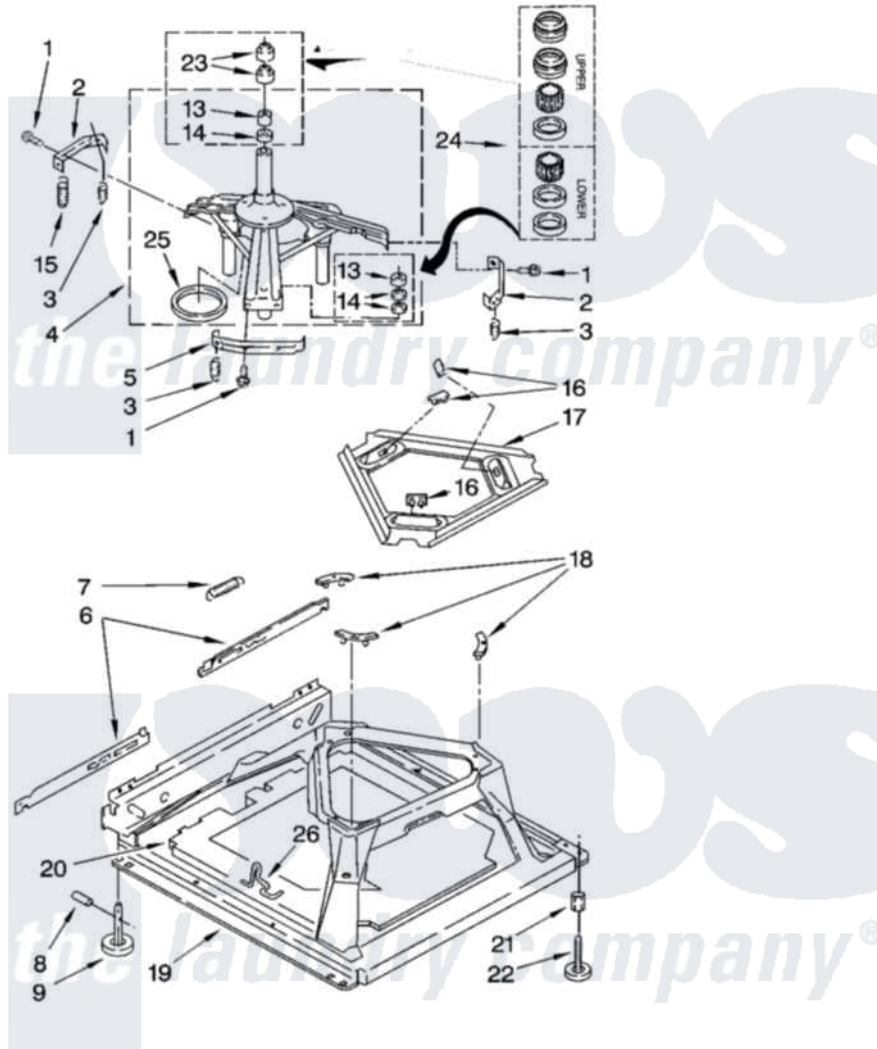

# Whirlpool GST9630PW0 05 - MACHINE BASE PARTS

## MACHINE BASE PARTS

For Models: GST9630PW0, GST9630PG0, GST9630PL0  
(White/Grey) (Biscuit/Gold) (Pewter)

8

8180439

Whirlpool [Residential Whirlpool GST9630PW0 Washer Parts](#) Parts Diagram 05 - MACHINE BASE PARTS  
Click on the part number to view part

Item	Original Part Number	Replaced By	Status	Part Description
1	<a href="#">3400076</a>			Screw, Bracket Mounting
2	<a href="#">64067</a>			Bracket, Spring Outer
3	<a href="#">63907</a>			Spring, Suspension
4	3362087	<a href="#">280184</a>		Support
5	<a href="#">64065</a>			Bracket, Spring Outer
6	<a href="#">63466</a>			Link, Leveling Mechanism
7	62597	<a href="#">8316845</a>		Spring
8	<a href="#">62837</a>			Pin, Knurled
9	62596	<a href="#">285244</a>		Feet-Leveling
13	3347047	<a href="#">8546455</a>		Bearing, Centerpost
14	357409	<a href="#">359449</a>		Seal, Agitator Shaft
15	8318050	<a href="#">285901</a>		Spring
16	62568	<a href="#">285219</a>		Pad
17	<a href="#">3946509</a>			Plate, Suspension
18	3363660	<a href="#">285744</a>		Pad
19	3946512	<a href="#">285771</a>		Base

20	<a href="#">8544816</a>		Absorber, Sound
21	<a href="#">3359452</a>		Nut, Lock
22	389102	<a href="#">W10001130</a>	Foot, Leveling
23	356934	<a href="#">8577376</a>	Seal, Centerpost
24	<a href="#">285203</a>		Centerpost Bearing Kit
25	<a href="#">63134</a>		Ring, Sound Deadening
26	63806	<a href="#">W10145155</a>	Retainer, Suspension Spring