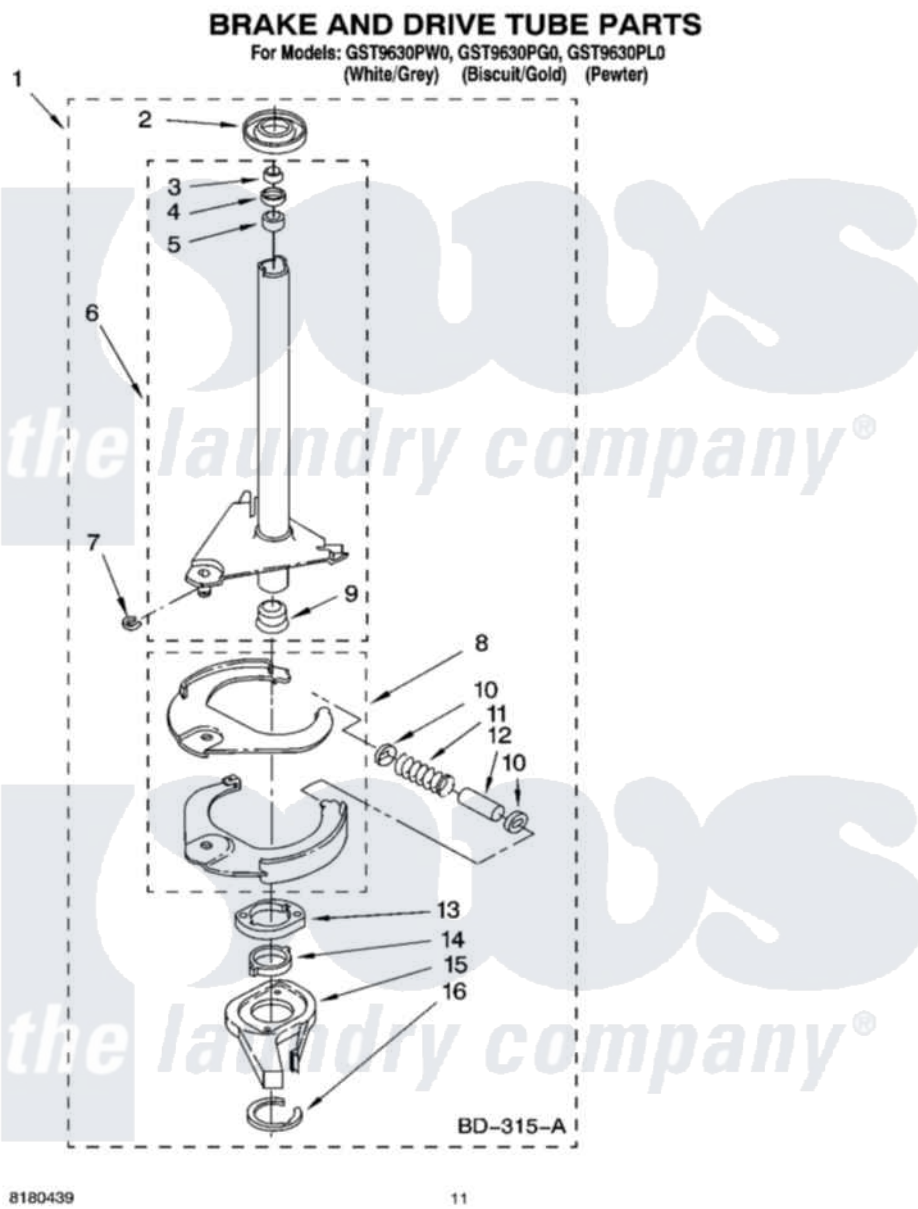

Whirlpool GST9630PW0 07 - BRAKE AND DRIVE TUBE PARTS

8180439

11

Whirlpool [Residential Whirlpool GST9630PW0 Washer Parts](#) Parts Diagram 07 - BRAKE AND DRIVE TUBE PARTS

[Click on the part number to view part](#)

Item	Original Part Number	Replaced By	Status	Part Description
1	388952	285792		Basketdrive
2	62658			Ring, Thrust
3	91939			Seal, Shaft
4	356427			Seal, Spin Pinion
5	356937			Spacer, Drive Tube
6	64027	64208		Tube-Spin
7	64035	W10083190		Ring, Retaining
8	64232	285438		Shoe-Brake
9	62703	8546462		"T" Bearing, Spin Tube
10	62648	285658		Sleeve
11	387806		Not Available	Spring, Brake
12	62909	285658		Sleeve
13	63023	8546461		Cam, Brake Release
14	63022			Sleeve, Cam
15	64194	285790		Lining
16	90368	W10083200		Ring, Retaining

" N/A

Not Available

FOLLOWING PARTS NOT
ILLUSTRATED

" [285208](#)

Lubricant