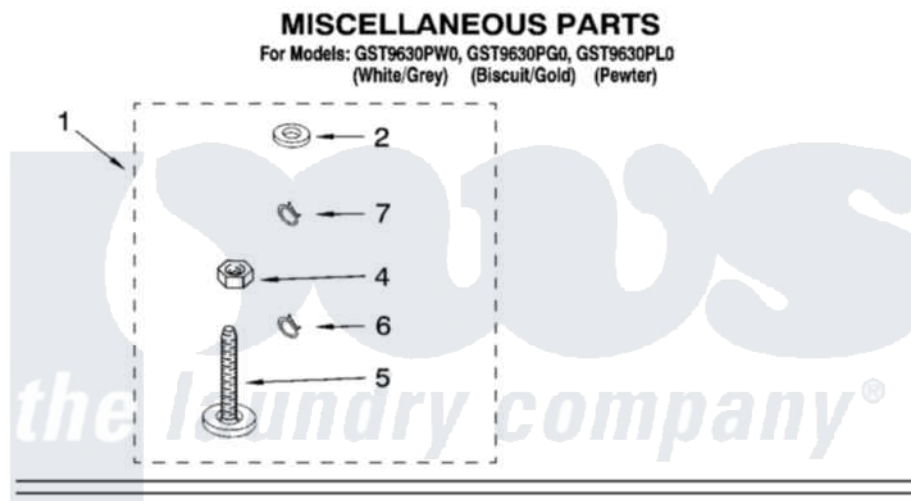

Whirlpool GST9630PW0 10 - MISCELLANEOUS PARTS - OPTIONAL PARTS (NOT INCLUDED)

Whirlpool [Residential Whirlpool GST9630PW0 Washer Parts](#) Parts Diagram 10 - MISCELLANEOUS PARTS - OPTIONAL PARTS (NOT INCLUDED)
 Click on the part number to view part

Item	Original Part Number	Replaced By	Status	Part Description
1	3976263	285654		Parts-Misc
2	3976300	16123		Washer Inlet-Hose Miscellaneous Parts Must be Ordered Separately.
4	3359452			Nut, Lock
5	389102	W10001130		Foot, Leveling
6	3366913	3357331		Clamp, Drain
7	3366912	356138		Clamp, Hose
"	72017			Paint, Touch-Up
"	4392899			Paint, Touch-Up
"	4396174			Paint, Touch-Up
"	350938			Paint, Pressurized Spray B
"	350930			Paint, Pressurized Spray B
"	4392901			Paint, Pressurized Spray
"	4396175			Paint, Pressurized Spray