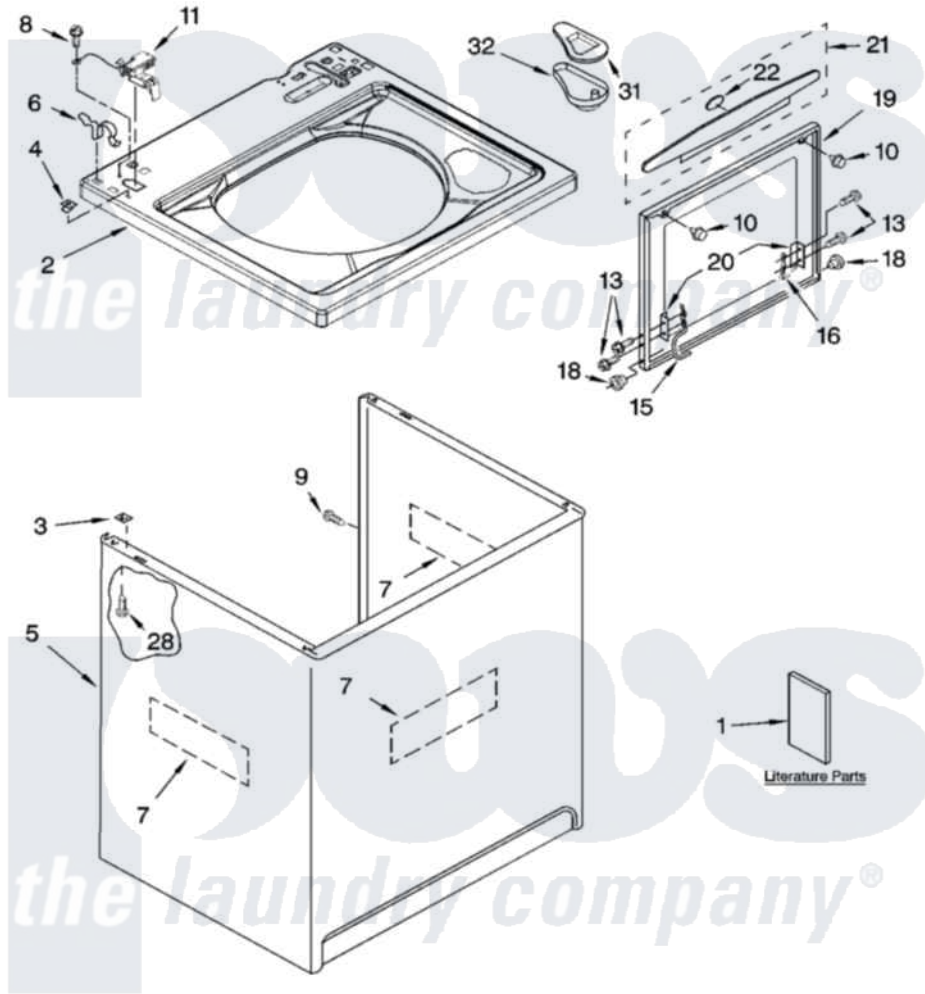

Whirlpool GST9630PW1 01 - TOP AND CABINET PARTS

TOP AND CABINET PARTS

For Models: GST9630PW1, GST9630PG1, GST9630PL1
(White/Grey) (Biscuit/Gold) (Pewter)

AUTOMATIC
WASHER

9-04 Litho in U.S.A. (dtd)

1

Part No. 8180558

Whirlpool [Residential Whirlpool GST9630PW1 Washer Parts](#) Parts Diagram 01 - TOP AND CABINET PARTS
Click on the part number to view part

Item	Original Part Number	Replaced By	Status	Part Description
1	3956025		Not Available	Installation Instructions
"	3955869		Not Available	Use & Care Guide
"	3955903		Not Available	Feature Sheet
"	3956926		Not Available	Energy Guide
"	8565442		Not Available	Wiring Diagram
"	N/A		Not Available	Following May Be Purchased DO-IT-YOURSELF REPAIR MANUALS
"	4313896			Do-It-Yourself Repair Manuals
2	8543447			Top
"	8543448			Top
"	8543449			Top
3	62750			Spacer, Cabinet To Top (4)
4	357213			Nut, Push-In
5	63424			Cabinet
"	3954357			Cabinet
"	3956112			Cabinet

6	62780		Clip, Top And Cabinet And Rear Panel
7	3976348		Absorber, Sound
8	3351614		Screw, Gearcase Cover Mounting
9	3357011	308685	Side Trim)
10	9724509		Bumper, Lid
11	8318084		Switch, Lid
13	355274	W10119828	Screw, Lid Hinge Mounting
15	8559336	W10225136	Hinge 7 Pad Assembly
16	91770		Hinge, Lid
18	8319539		Bearing, Lid Hinge
19	8558401	W10193861	Lid
"	8558402	W10193862	Lid
"	8558400	3957557	Lid
20	21097		Pad, Lid Hinge
21	3956011		Handle, Lid
"	3956012		Handle, Lid
22	3956010		Insert, Handle
28	3390631		Screw, 10-16 X 3/8
31	3956079	3955788	Cover, Dispenser
32	8519517		Dispenser, Bleach