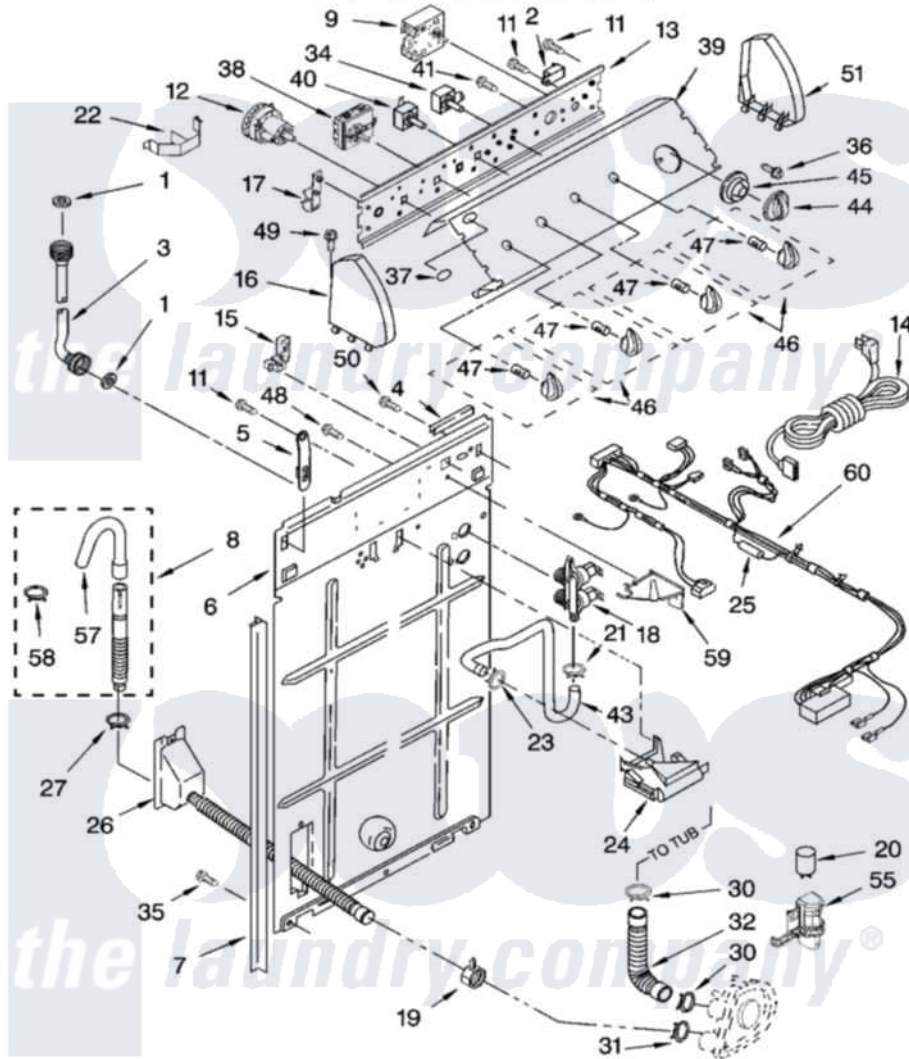

# Whirlpool GST9630PW1 02 - CONTROLS AND REAR PANEL PARTS

## CONTROLS AND REAR PANEL PARTS

For Models: GST9630PW1, GST9630PG1, GST9630PL1  
(White/Grey) (Biscuit/Gold) (Pewter)

8180558

3

Whirlpool [Residential Whirlpool GST9630PW1 Washer Parts](#) Parts Diagram 02 - CONTROLS AND REAR PANEL PARTS

[Click on the part number to view part](#)

Item	Original Part Number	Replaced By	Status	Part Description
1	3976300	<a href="#">16123</a>		Washer Inlet-Hose Miscellaneous Parts Must be Ordered Separately.
2	<a href="#">694419</a>			Mini-Buzzer
3	3949374	<a href="#">89503</a>		Hose-Inlet
"	3949375	<a href="#">89503</a>		Hose-Inlet
4	303294	<a href="#">3367669</a>		Protector, Edge
5	8318255	<a href="#">8568314</a>		Strap, Console
6	<a href="#">3357978</a>			Panel, Rear
7	<a href="#">62747</a>			Pad, Rear Panel
8	3951609	<a href="#">285664</a>		Hose
"	661577	<a href="#">285666</a>		Hose
"	3357090	<a href="#">285702</a>		Hose
9	<a href="#">3955765</a>			Timer, Control
11	<a href="#">90767</a>			Screw, 8A X 3/8 HeX Washer Head Tapping
12	3366847	<a href="#">W10337780</a>		Switch-WL