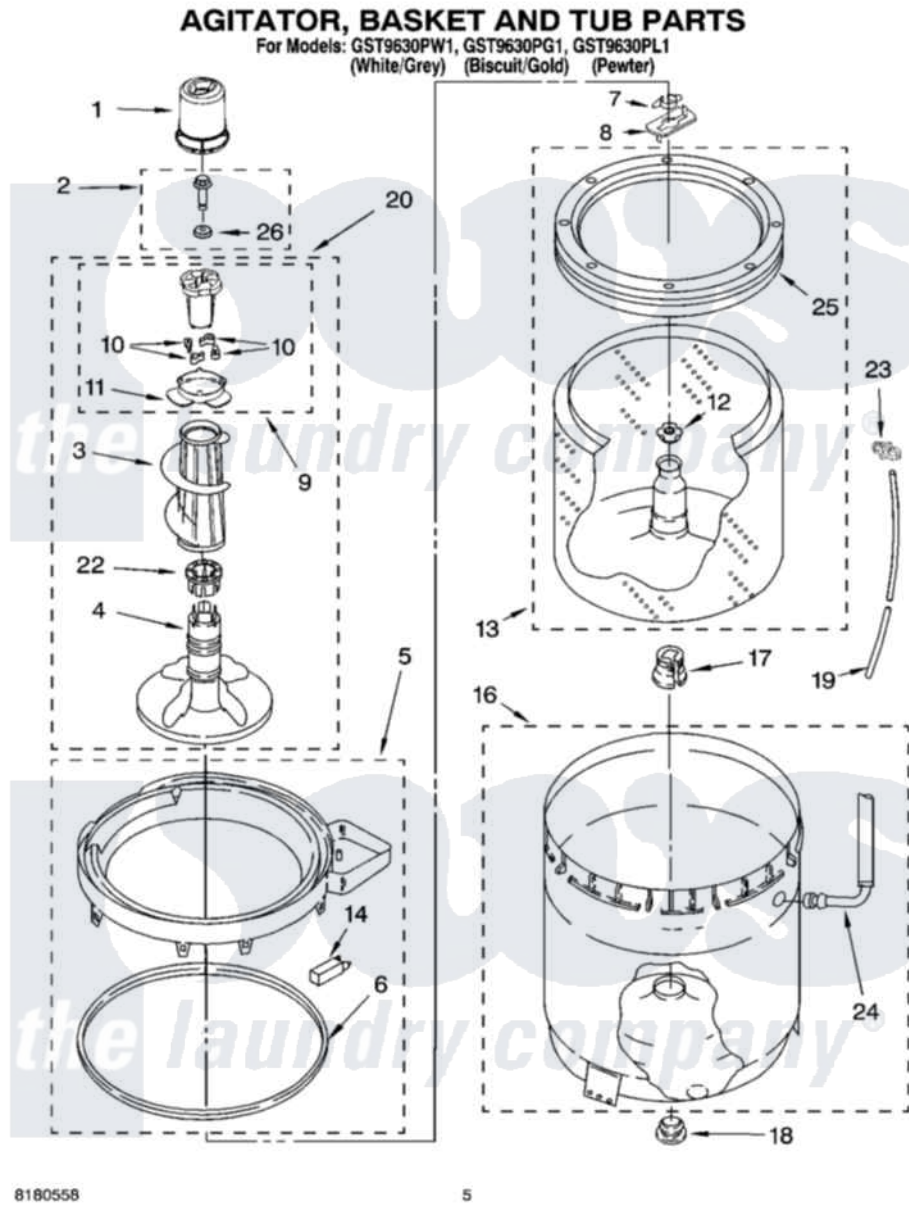

# Whirlpool GST9630PW1 03 - AGITATOR, BASKET AND TUB PARTS

8180558

5

Whirlpool Residential Whirlpool GST9630PW1 Washer Parts Parts Diagram 03 - AGITATOR, BASKET AND TUB PARTS

Click on the part number to view part

Item	Original Part Number	Replaced By	Status	Part Description
1	<a href="#">8559760</a>			Dispenser, Fabric Softener
2	<a href="#">358237</a>			Screw And Washer
3	389141	<a href="#">3360824</a>		Auger, Agitator
4	<a href="#">389386</a>			Agitator
5	3954507	<a href="#">W10213410</a>		Ring-Tub
6	3359585	<a href="#">3976308</a>		Gasket, Tub Ring
7	<a href="#">3354845</a>			Clip, Agitator
8	3355921	<a href="#">8543666</a>		Washer, Agitator
9	3363662	<a href="#">285748</a>		Cam-Agitator
10	3366877	<a href="#">80040</a>		Dog-Agitator
11	<a href="#">3363661</a>			Bearing, Driven Cam
12	<a href="#">21366</a>			Nut, Spanner
13	8526016	<a href="#">W10389328</a>		Clothes Container, Assembly
14	8318246	<a href="#">W10213410</a>		Ring-Tub
16	<a href="#">8283125</a>			Tub
17	<a href="#">389140</a>			Tub Block, Basket Drive

18	<a href="#">383727</a>		Gasket, Centerpodt
19	3347780	<a href="#">353244</a>	Hose, Pressure Switch
20	3347674	<a href="#">285727</a>	Agitator
22	3350389	<a href="#">285587</a>	Washer
23	<a href="#">2219077</a>		Clip, Pressure Switch Hose
24	<a href="#">3948705</a>		Hose, Bleach
25	8519788	<a href="#">387240</a>	Ring, Balance
26	<a href="#">3949550</a>		Washer