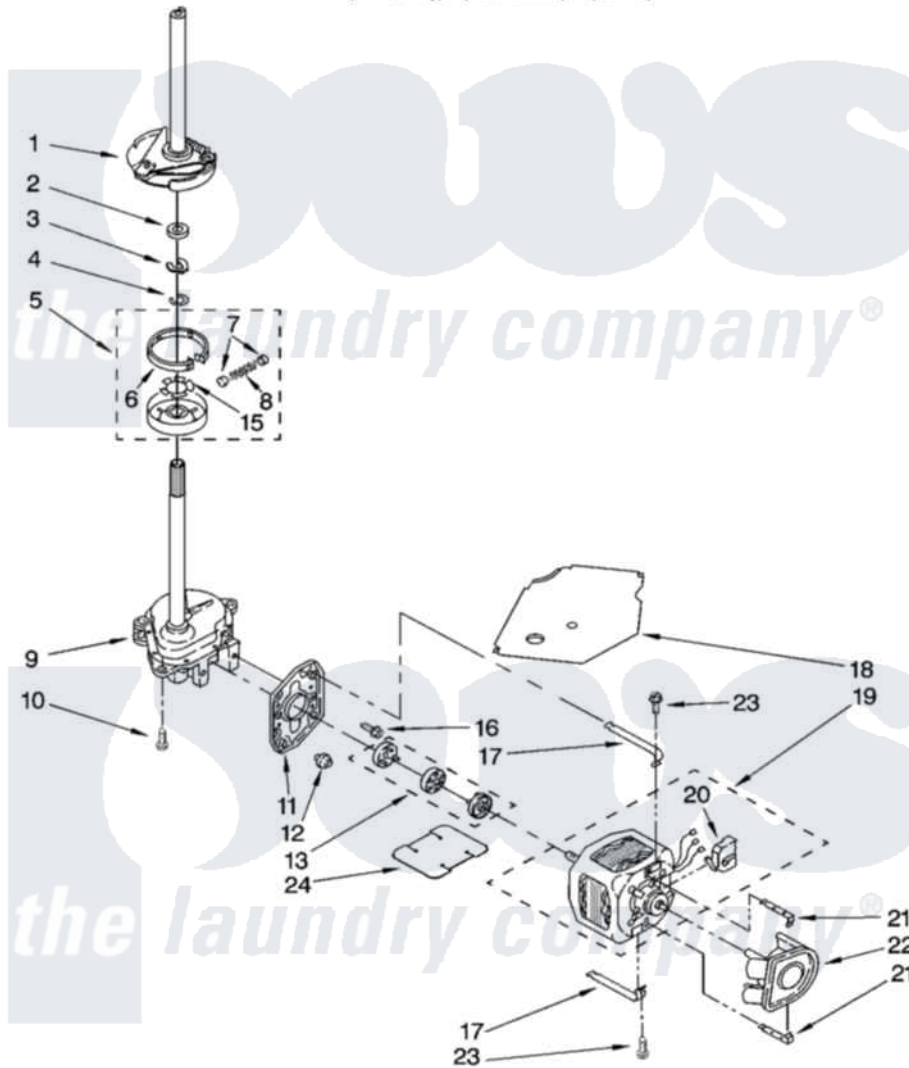

Whirlpool GST9630PW1 04 - BRAKE, CLUTCH, GEARCASE, MOTOR AND PUMP PARTS

BRAKE, CLUTCH, GEARCASE, MOTOR AND PUMP PARTS

For Models: GST9630PW1, GST9630PG1, GST9630PL1
(White/Grey) (Biscuit/Gold) (Pewter)

8180558

7

Whirlpool [Residential Whirlpool GST9630PW1 Washer Parts](#) Parts Diagram 04 - BRAKE, CLUTCH, GEARCASE, MOTOR AND PUMP PARTS
Click on the part number to view part

Item	Original Part Number	Replaced By	Status	Part Description
1	388952	285792		Basketdrive
2	63292			Washer, Spin Tube Thrust
3	62697	W10080230		Ring, Spin Tube Support
4	63283	285353		Ring
5	3951311	285785		Clutch
6	3951308	285790		Lining
7	62646			Cap, Clutch Spring
8	3946792			Spring And Damper Assembly
9	3360630	3360629		Gearcase
10	3357334	3400516		Screw Anti-Rattle
11	62611			Plate, Motor Mount To Gearcase
12	62691			Grommet, Motor
13	285753	285753A		Coupling
15	3355454			Clip, Main Drive

16	3400516		Screw Anti-Rattle
17	3349637	W10086010	Retainer, Motor
18	3362089		Shield, Tub To Motor
19	8529935		Motor, Main Drive
20	8529896		Switch, Main Drive Motor
21	8546127		Retainer, Pump
22	3363394		Pump
23	3387485	273556	Screw, 10-16 X 5/8
24	3946532		Shield, Motor