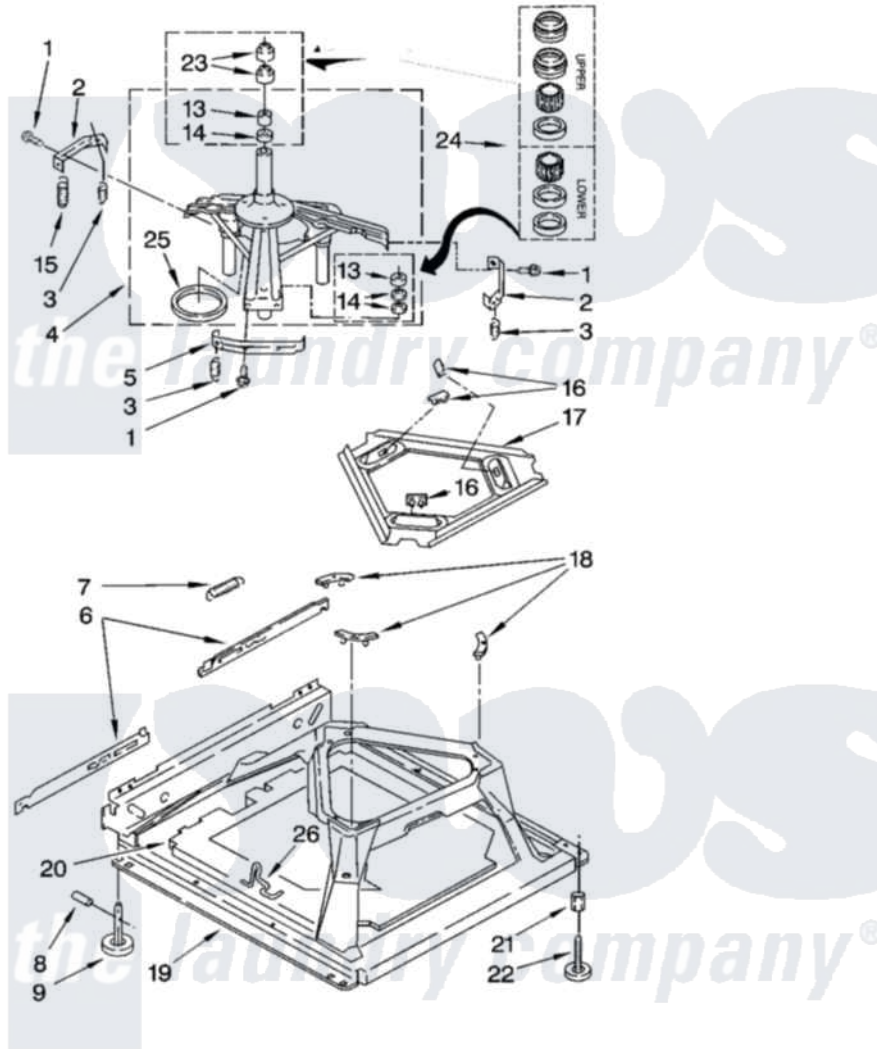

Whirlpool GST9630PW1 05 - MACHINE BASE PARTS

MACHINE BASE PARTS

For Models: GST9630PW1, GST9630PG1, GST9630PL1
(White/Grey) (Biscuit/Gold) (Pewter)

8

8180558

Whirlpool Residential Whirlpool GST9630PW1 Washer Parts Parts Diagram 05 - MACHINE BASE PARTS
Click on the part number to view part

Item	Original Part Number	Replaced By	Status	Part Description
1	3400076			Screw, Bracket Mounting
2	64067			Bracket, Spring Outer
3	63907			Spring, Suspension
4	3362087	280184		Support
5	64065			Bracket, Spring Outer
6	63466			Link, Leveling Mechanism
7	62597	8316845		Spring
8	62837			Pin, Knurled
9	62596	285244		Feet-Leveling
13	3347047	8546455		Bearing, Centerpost
14	357409	359449		Seal, Agitator Shaft
15	8318050	285901		Spring
16	62568	285219		Pad
17	3946509			Plate, Suspension
18	3363660	285744		Pad
19	3946512	285771		Base

20	8544816		Absorber, Sound
21	3359452		Nut, Lock
22	389102	W10001130	Foot, Leveling
23	356934	8577376	Seal, Centerpost
24	285203		Centerpost Bearing Kit
25	63134		Ring, Sound Deadening
26	63806	W10145155	Retainer, Suspension Spring