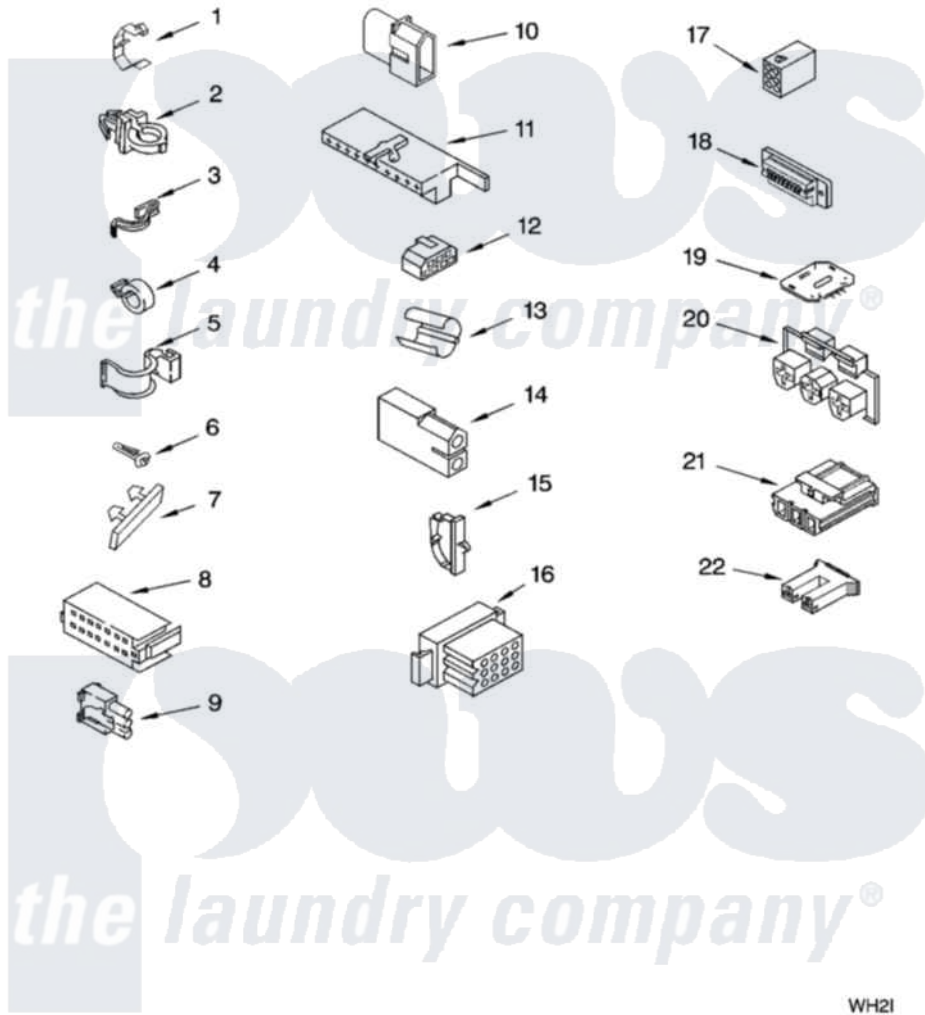

Whirlpool GST9630PW1 06 - WIRING HARNESS PARTS

WIRING HARNESS PARTS For Models: GST9630PW1, GST9630PG1, GST9630PL1 (White/Grey) (Biscuit/Gold) (Pewter)

8180558

9

WH2I

Whirlpool [Residential Whirlpool GST9630PW1 Washer Parts](#) Parts Diagram 06 - WIRING HARNESS PARTS
Click on the part number to view part

Item	Original Part Number	Replaced By	Status	Part Description
1	3349557			Retainer, Harness
2	388498		Not Available	Clip, Harness
3	3347812	8528351		Clip
4	3352501	8559320		Restraint, Hose
5	90016			Clip, Pressure Switch Hose
6	3390496	8281256		Clip, Harness
7	389379			Retainer, Side To Feature Panel
8	3948614			Disconnect Block
"	352089			Timer, Block Disconnect
9	62889			Receptacle, Terminal
10	353424			Plug, Terminal
11	62505			Block, Disconnect
12	3347243			Block, Disconnect
13	63523			Harness, Protector
14	717252			Receptacle, Terminal
15	3352944			Clip, Harness

16	3390423	Not Available	Block, Disconnect (12-Way) (Timer) (Use Term. 94613)
17	3347730	Not Available	Receptacle, (6-Way) (Use Term. 94613)
18	3349494		Connector, Etc
19	3407125	3955728	Control, Etc
20	3948617	2172937	Connector
21	3360056		Connector
22	3354925		Block, Connector
"	3354926		Block, Connector