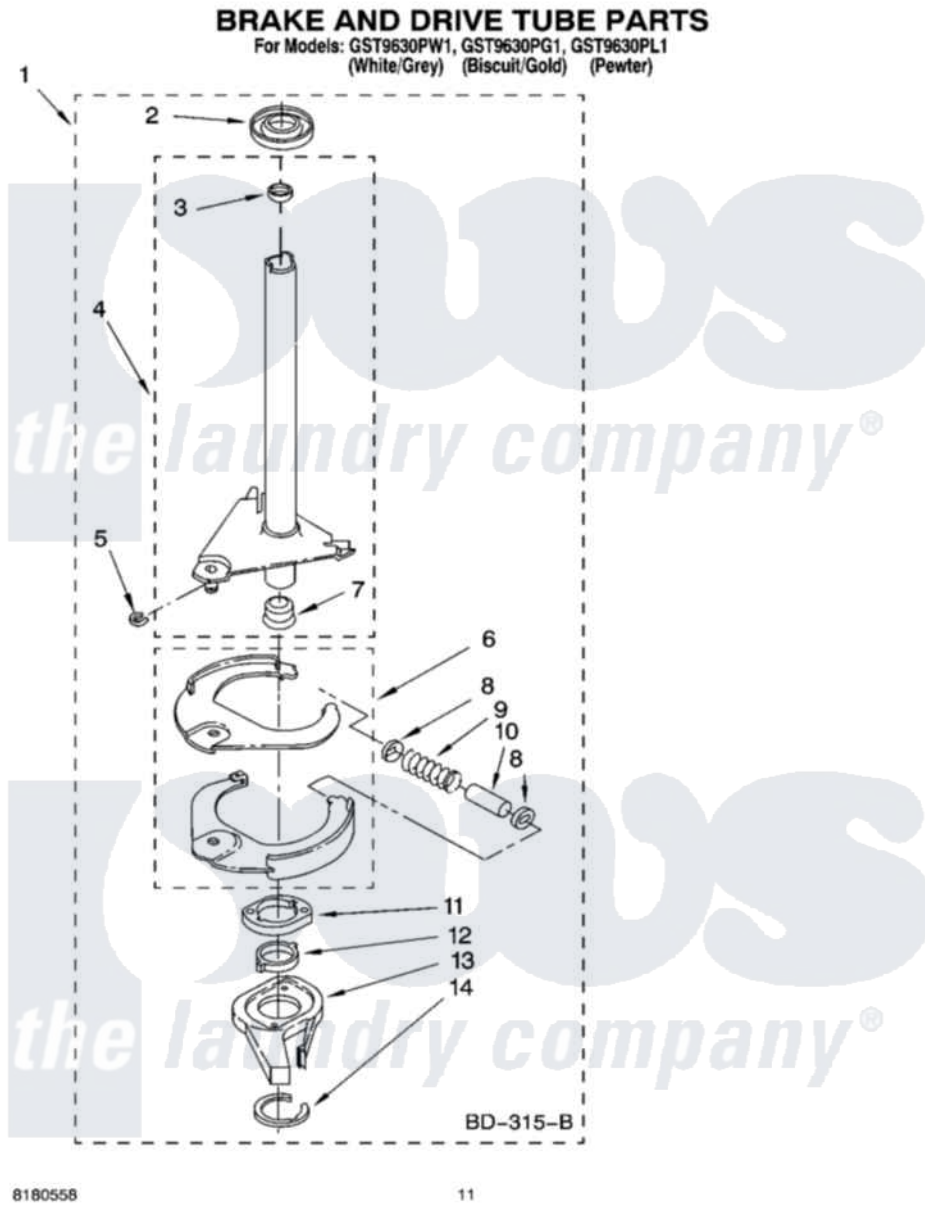

# Whirlpool GST9630PW1 07 - BRAKE AND DRIVE TUBE PARTS

Whirlpool Residential Whirlpool GST9630PW1 Washer Parts Parts Diagram 07 - BRAKE AND DRIVE TUBE PARTS  
Click on the part number to view part

Item	Original Part Number	Replaced By	Status	Part Description
1	388952	<a href="#">285792</a>		Basketdrive
2	<a href="#">62658</a>			Ring, Thrust
3	<a href="#">356427</a>			Seal, Spin Pinion
4	64027	<a href="#">64208</a>		Tube-Spin
5	64035	<a href="#">W10083190</a>		Ring, Retaining
6	64232	<a href="#">285438</a>		Shoe-Brake
7	62703	<a href="#">8546462</a>		"T" Bearing, Spin Tube
8	3353956	<a href="#">285658</a>		Sleeve
9	387806		Not Available	Spring, Brake
10	3355360	<a href="#">285658</a>		Sleeve
11	661516	<a href="#">8546461</a>		Cam, Brake Release
12	<a href="#">63022</a>			Sleeve, Cam
13	64194	<a href="#">285790</a>		Lining
14	90368	<a href="#">W10083200</a>		Ring, Retaining
"	N/A		Not Available	FOLLOWING PARTS NOT ILLUSTRATED
"	<a href="#">285208</a>			Lubricant