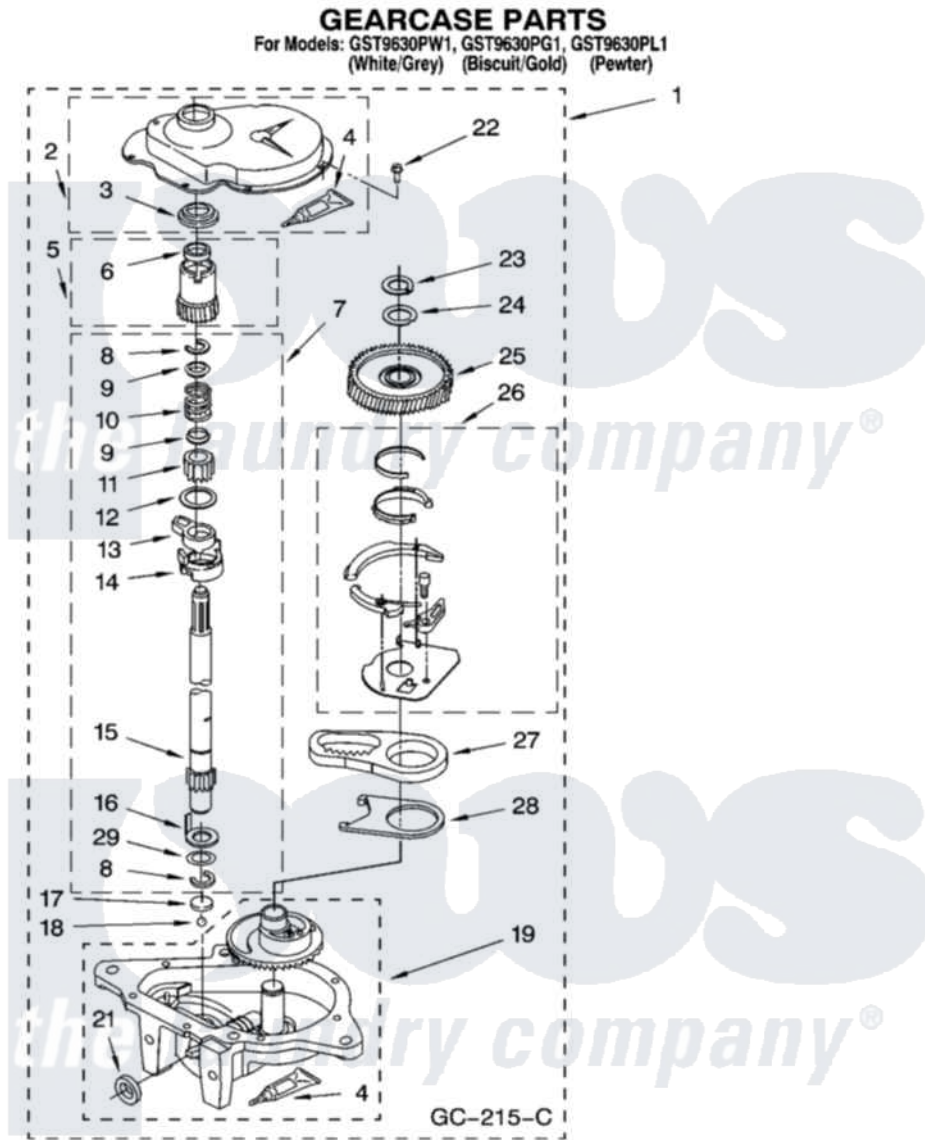

Whirlpool GST9630PW1 08 - GEARCASE PARTS

12

8180558

Whirlpool [Residential Whirlpool GST9630PW1 Washer Parts](#) Parts Diagram 08 - GEARCASE PARTS
Click on the part number to view part

Item	Original Part Number	Replaced By	Status	Part Description
1	3360630	3360629		Gearcase
2	285202			Cover, Gearcase
3	3349985			Seal, Gearcase Cover
4	285195			Sealer Sealer, Gasket
5	63320	285362		Gear and Pinion
6	356427			Seal, Spin Pinion
7	389387			Shaft, Agitator
8	90369		Not Available	Ring, Retaining (2)
9	62677			Retainer, Spring
10	62676			Spring, Agitator
11	63273	285509		Shaft, Agitator
12	62619			Washer, Agitator Gear
13	62580	285206		Cam-Agitator
14	62581	285206		Cam-Agitator
15	285509			Shaft, Agitator
16	62618			Washer, Cam Thrust

17	16018	285205	Bearing
18	85529	285205	Bearing
19	389230	285515	Gearcase
21	285352		Seal Kit, Thrust Plug
22	3351614		Screw, Gearcase Cover Mounting
23	3362552	285765	Ring-Retr
24	285735	285766	Washer Kit, Thrust
25	62570	285362	Gear and Pinon
26	388253	999516	Shelf-Glas
27	3349296	8546456	Rack, Connecting
28	62621		Actuator, Shift
29	388815		Washer, Intermediate 1 3976263 Miscellaneous Parts Bag 2 3976300 Washer, Inlet Hose 3 3366913 Clamp, Hose