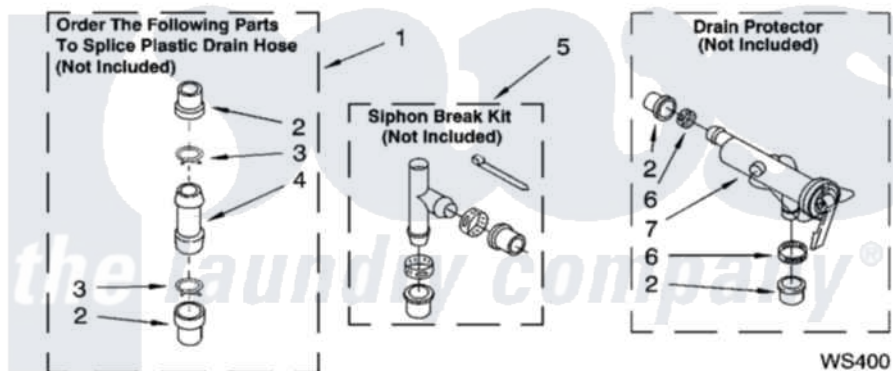

Whirlpool GST9630PW1 09 - WATER SYSTEM PARTS, MISCELLANEOUS PARTS, OPTIONAL PARTS (NOT INCLUDED)

WATER SYSTEM PARTS For Models: GST9630PW1, GST9630PG1, GST9630PL1 (White/Grey) (Biscuit/Gold) (Pewter)

8180558

13

Whirlpool [Residential Whirlpool GST9630PW1 Washer Parts](#) Parts Diagram 09 - WATER SYSTEM PARTS, MISCELLANEOUS PARTS, OPTIONAL PARTS (NOT INCLUDED)
Click on the part number to view part

Item	Original Part Number	Replaced By	Status	Part Description
1	285442			Water System Parts
2	285321			Water System Parts
3	370447	285655		Clamp, Hose
4	16272			Connector, Straight
5	285320			Water System Parts
6	65349	285655		Clamp, Hose
7	367031			Water System Parts
1	3976263	285654		Parts-Misc
2	3976300	16123		Washer Inlet-Hose Miscellaneous Parts Must be Ordered Separately.
4	3359452			Nut, Lock
5	389102	W10001130		Foot, Leveling
6	3366913	3357331		Clamp, Drain
7	3366912	356138		Clamp, Hose