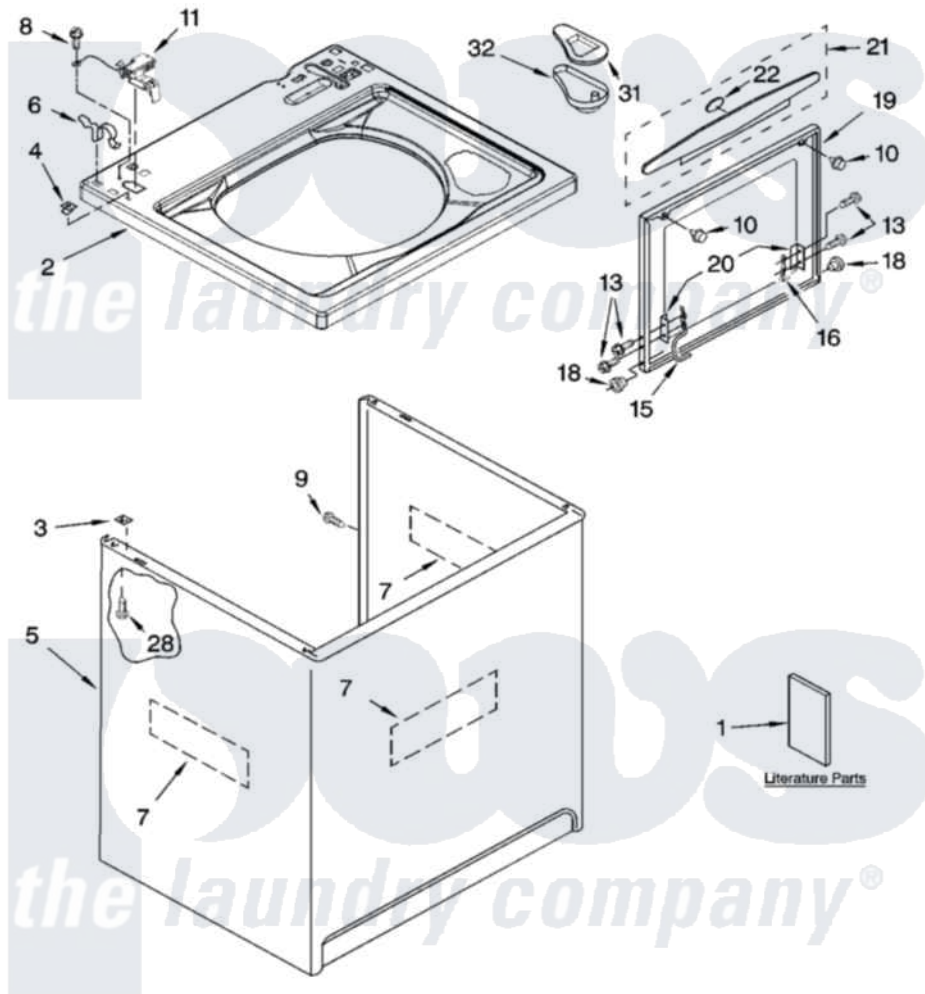

Whirlpool GST9630PW2 01 - TOP AND CABINET PARTS

TOP AND CABINET PARTS

For Models: GST9630PW2, GST9630PG2, GST9630PL2
(White/Grey) (Biscuit/Gold) (Pewter)

AUTOMATIC
WASHER

6-05 Litho in U.S.A. (dtd)

1

Part No. 8180687

Whirlpool [Residential Whirlpool GST9630PW2 Washer Parts](#) Parts Diagram 01 - TOP AND CABINET PARTS
Click on the part number to view part

Item	Original Part Number	Replaced By	Status	Part Description
1	3957165		Not Available	Installation Instructions
"	3955869		Not Available	Use & Care Guide
"	3955903		Not Available	Feature Sheet
"	3957478		Not Available	Energy Guide
"	8565442		Not Available	Wiring Diagram
"	BLANK		Not Available	Following May Be Purchased DO-IT-YOURSELF REPAIR MANUALS
"	4313896			Do-It-Yourself Repair Manuals
2	8543447			Top
"	8543448			Top
"	8543449			Top
3	62750			Spacer, Cabinet To Top (4)
4	357213			Nut, Push-In
5	63424			Cabinet
"	3954357			Cabinet
"	3956112			Cabinet

6	62780		Clip, Top And Cabinet And Rear Panel
7	3976348		Absorber, Sound
8	3351614		Screw, Gearcase Cover Mounting
9	3357011	308685	Side Trim)
10	9724509		Bumper, Lid
11	8318084		Switch, Lid
13	355274	W10119828	Screw, Lid Hinge Mounting
15	8559336	W10225136	Hinge 7 Pad Assembly
16	91770		Hinge, Lid
18	8319539		Bearing, Lid Hinge
19	8558401	W10193861	Lid
"	8558402	W10193862	Lid
"	8558400	3957557	Lid
20	21097		Pad, Lid Hinge
21	3956011		Handle, Lid
"	3956012		Handle, Lid
22	3956010		Insert, Handle
28	3390631		Screw, 10-16 X 3/8
31	3956079	3955788	Cover, Dispenser
32	8519517		Dispenser, Bleach