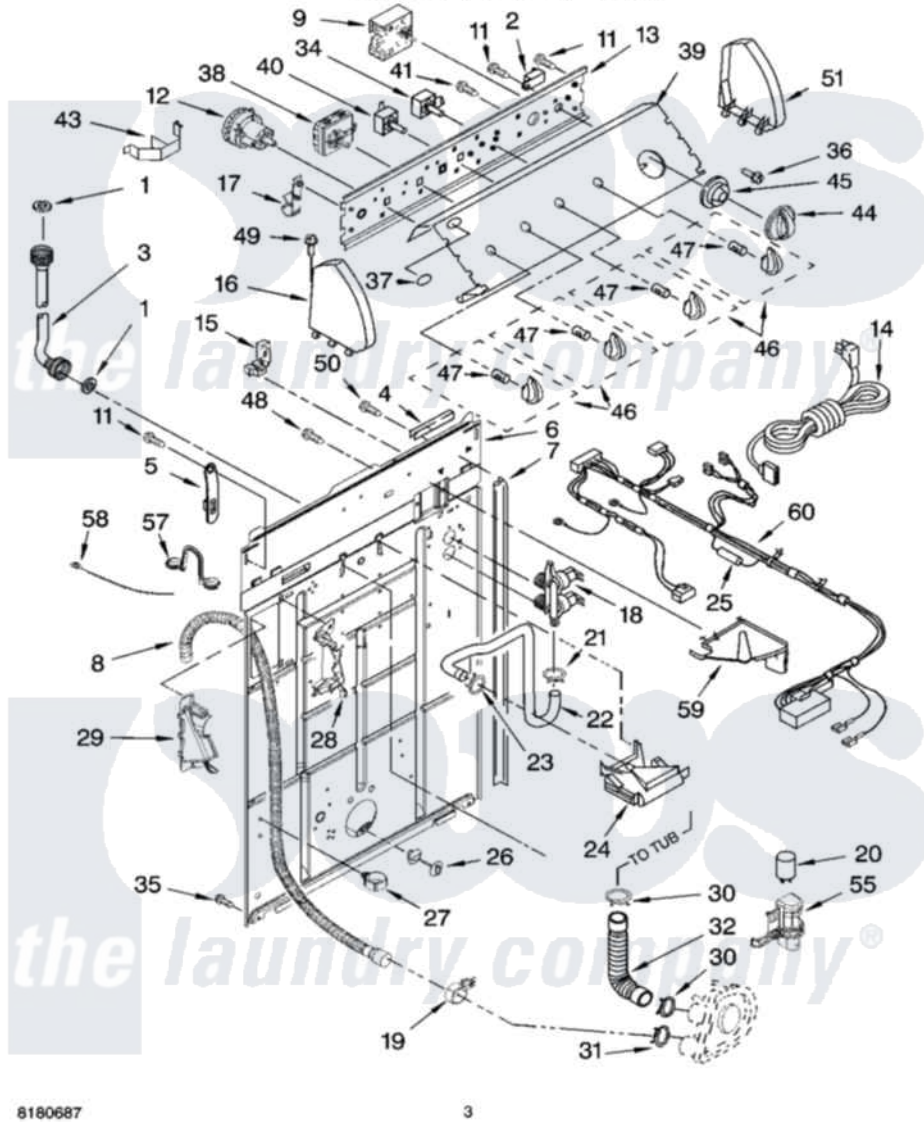

Whirlpool GST9630PW2 02 - CONTROLS AND REAR PANEL PARTS

CONTROLS AND REAR PANEL PARTS

For Models: GST9630PW2, GST9630PG2, GST9630PL2
(White/Grey) (Biscuit/Gold) (Pewter)

8180687

3

Whirlpool Residential Whirlpool GST9630PW2 Washer Parts Parts Diagram 02 - CONTROLS AND REAR PANEL PARTS

Click on the part number to view part

Item	Original Part Number	Replaced By	Status	Part Description
1	3976300	16123		Washer Inlet-Hose Miscellaneous Parts Must be Ordered Separately.
2	694419			Mini-Buzzer
3	8571377	89503		Hose-Inlet
"	8571378	89503		Hose-Inlet
4	303294	3367669		Protector, Edge
5	8568314			Strap, Console
6	8318015			Panel, Rear
7	62747			Pad, Rear Panel
8	8559373	W10096921		Drain Hose Assembly
9	3955765			Timer, Control
11	90767			Screw, 8A X 3/8 HeX Washer Head Tapping
12	3366847	W10337780		Switch-WL
13	8544893			Bracket, Control
14	661661	285800		Cord-Power