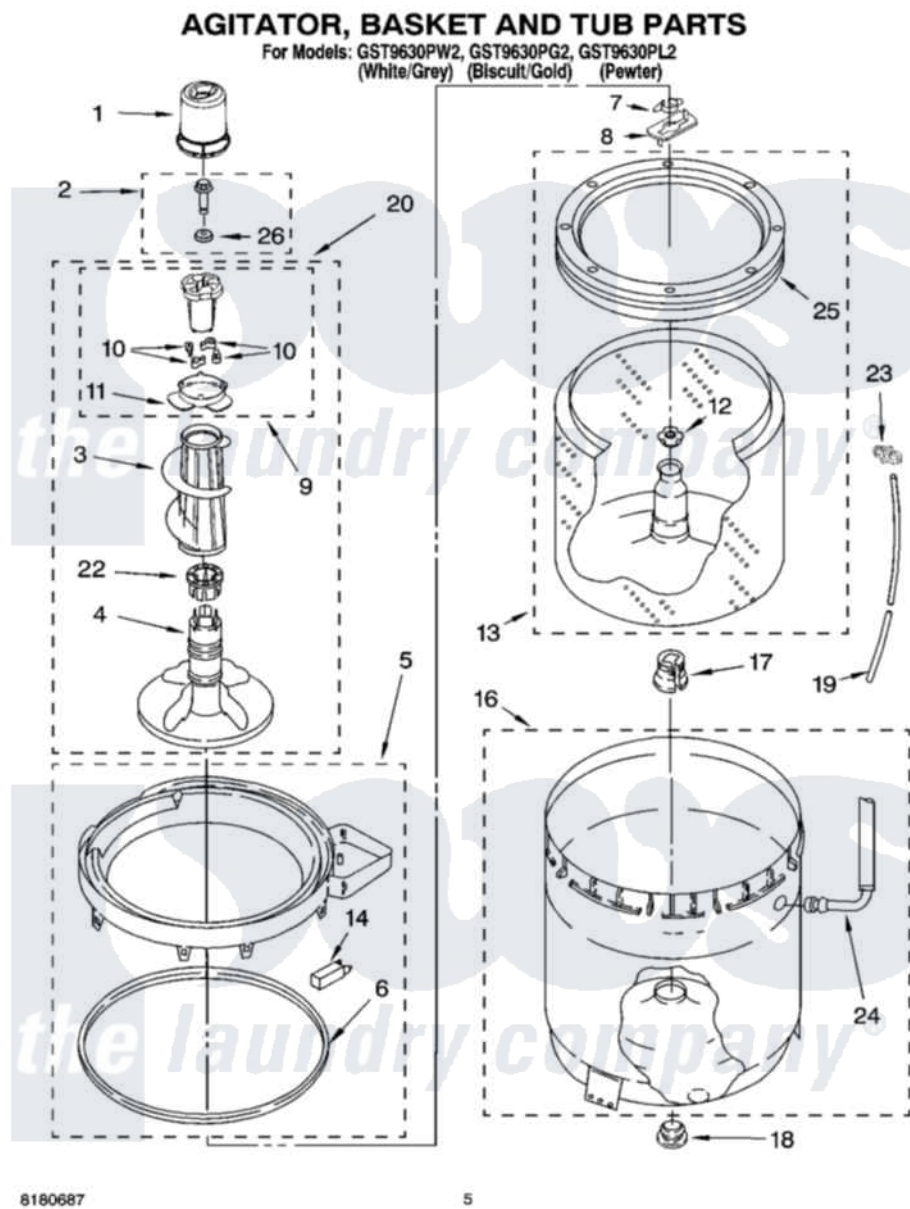

Whirlpool GST9630PW2 03 - AGITATOR, BASKET AND TUB PARTS

8180687

5

Whirlpool Residential Whirlpool GST9630PW2 Washer Parts Parts Diagram 03 - AGITATOR, BASKET AND TUB PARTS

[Click on the part number to view part](#)

Item	Original Part Number	Replaced By	Status	Part Description
1	8559760			Dispenser, Fabric Softener
2	358237			Screw And Washer
3	389141	3360824		Auger, Agitator
4	389386			Agitator
5	3954507	W10213410		Ring-Tub
6	3359585	3976308		Gasket, Tub Ring
7	3354845			Clip, Agitator
8	3355921	8543666		Washer, Agitator
9	3363662	285748		Cam-Agitator
10	3366877	80040		Dog-Agitator
11	3363661			Bearing, Driven Cam
12	21366			Nut, Spanner
13	8526016	W10389328		Clothes Container, Assembly
14	8318246	W10213410		Ring-Tub
16	8283125			Tub
17	389140			Tub Block, Basket Drive

18	383727		Gasket, Centerpodt
19	3347780	353244	Hose, Pressure Switch
20	3347674	285727	Agitator
22	3350389	285587	Washer
23	2219077		Clip, Pressure Switch Hose
24	3948705		Hose, Bleach
25	8519788	387240	Ring, Balance
26	3949550		Washer