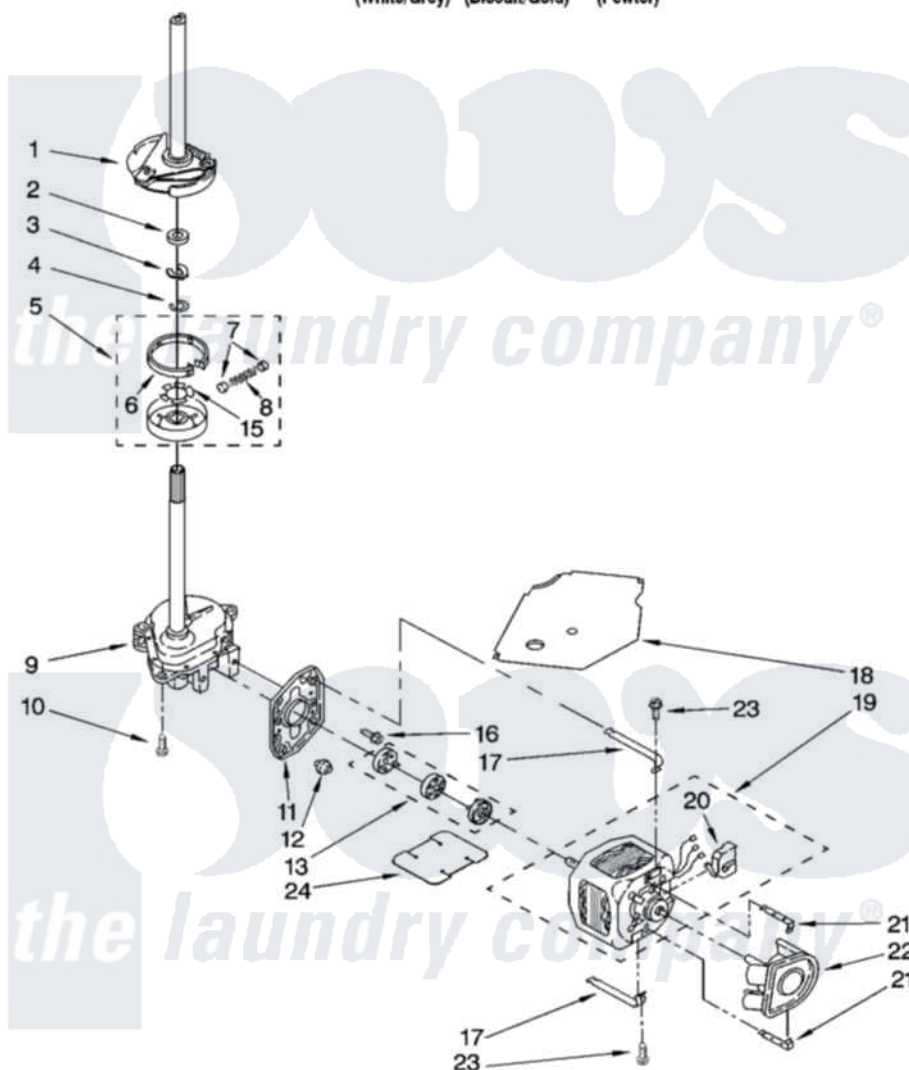

Whirlpool GST9630PW2 04 - BRAKE, CLUTCH, GEARCASE, MOTOR AND PUMP PARTS

BRAKE, CLUTCH, GEARCASE, MOTOR AND PUMP PARTS

For Models: GST9630PW2, GST9630PG2, GST9630PL2
(White/Grey) (Biscuit/Gold) (Pewter)

8180687

7

Whirlpool [Residential Whirlpool GST9630PW2 Washer Parts](#) Parts Diagram 04 - BRAKE, CLUTCH, GEARCASE, MOTOR AND PUMP PARTS
Click on the part number to view part

Item	Original Part Number	Replaced By	Status	Part Description
1	388952	285792		Basketdrive
2	63292			Washer, Spin Tube Thrust
3	62697	W10080230		Ring, Spin Tube Support
4	63283	285353		Ring
5	3951311	285785		Clutch
6	3951308	285790		Lining
7	62646			Cap, Clutch Spring
8	3946792			Spring And Damper Assembly
9	3360630	3360629		Gearcase
10	3357334	3400516		Screw Anti-Rattle
11	62611			Plate, Motor Mount To Gearcase
12	62691			Grommet, Motor
13	285753	285753A		Coupling
15	3355454			Clip, Main Drive

16	3400516		Screw Anti-Rattle
17	3349637	W10086010	Retainer, Motor
18	3362089		Shield, Tub To Motor
19	8529935		Motor, Main Drive
20	8529896		Switch, Main Drive Motor
21	8546127		Retainer, Pump
22	3363394		Pump
23	3387485	273556	Screw, 10-16 X 5/8
24	3946532		Shield, Motor