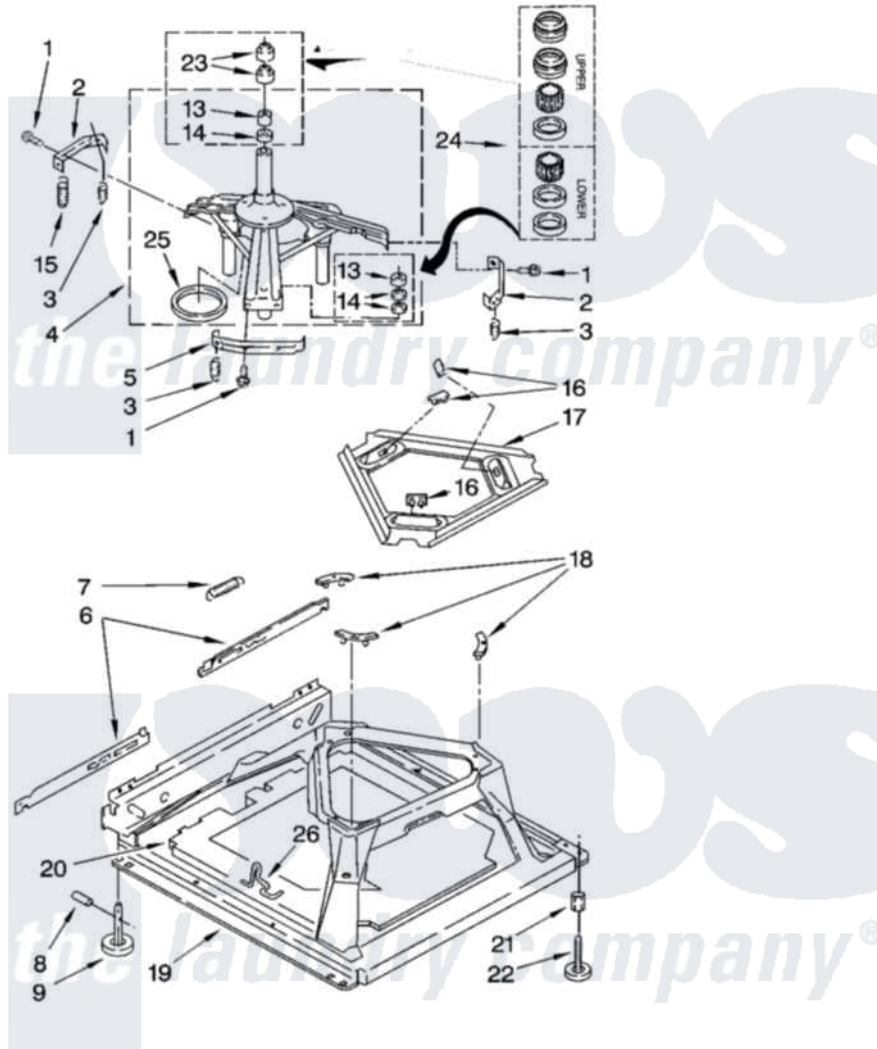

Whirlpool GST9630PW2 05 - MACHINE BASE PARTS

MACHINE BASE PARTS

For Models: GST9630PW2, GST9630PG2, GST9630PL2
(White/Grey) (Biscuit/Gold) (Pewter)

8

8180587

Whirlpool [Residential Whirlpool GST9630PW2 Washer Parts](#) Parts Diagram 05 - MACHINE BASE PARTS
Click on the part number to view part

Item	Original Part Number	Replaced By	Status	Part Description
1	3400076			Screw, Bracket Mounting
2	64067			Bracket, Spring Outer
3	63907			Spring, Suspension
4	8575214	280184		Support
5	64065			Bracket, Spring Outer
6	63466			Link, Leveling Mechanism
7	62597	8316845		Spring
8	62837			Pin, Knurled
9	62596	285244		Feet-Leveling
13	3347047	8546455		Bearing, Centerpost
14	357409	359449		Seal, Agitator Shaft
15	8318050	285901		Spring
16	62568	285219		Pad
17	3946509			Plate, Suspension
18	3363660	285744		Pad
19	3946512	285771		Base

20	8544816		Absorber, Sound
21	3359452		Nut, Lock
22	389102	W10001130	Foot, Leveling
23	356934	8577376	Seal, Centerpost
24	285203		Centerpost Bearing Kit
25	63134		Ring, Sound Deadening
26	63806	W10145155	Retainer, Suspension Spring