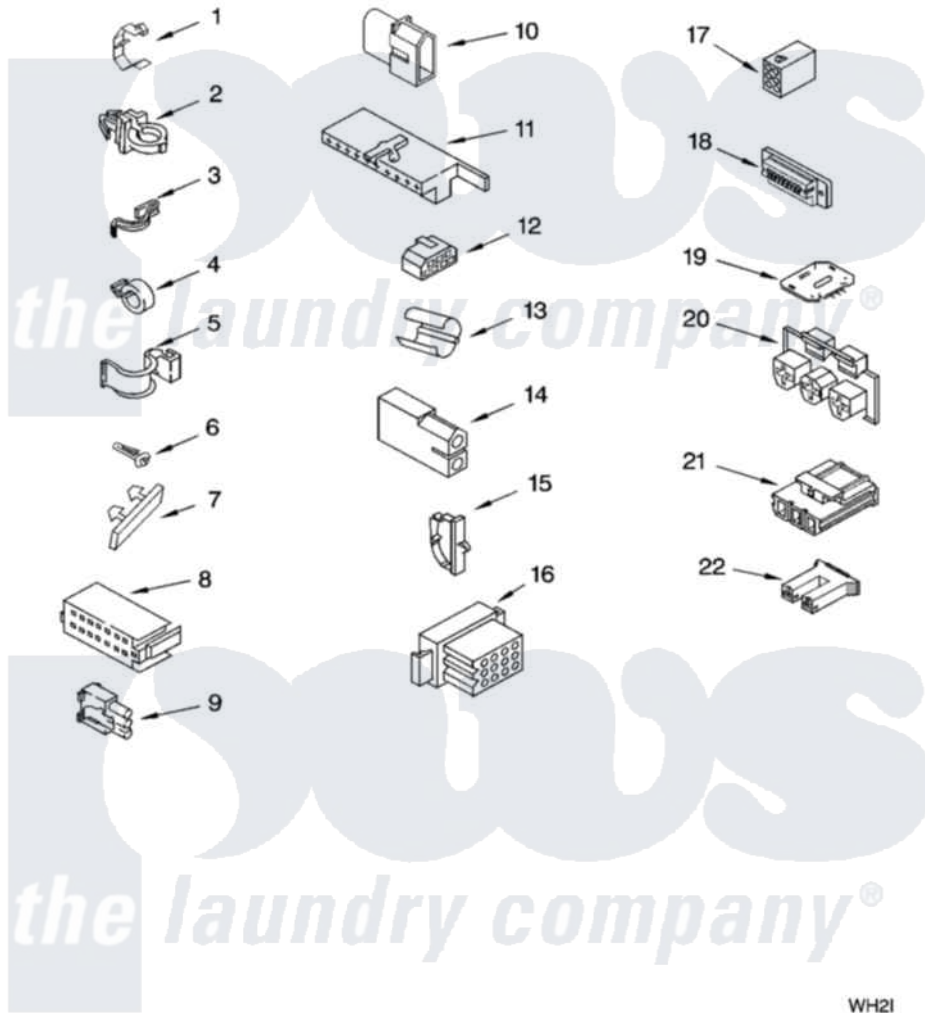

Whirlpool GST9630PW2 06 - WIRING HARNESS PARTS

WIRING HARNESS PARTS

For Models: GST9630PW2, GST9630PG2, GST9630PL2
(White/Grey) (Biscuit/Gold) (Pewter)

8180687

9

WH2I

Whirlpool [Residential Whirlpool GST9630PW2 Washer Parts](#) Parts Diagram 06 - WIRING HARNESS PARTS
Click on the part number to view part

Item	Original Part Number	Replaced By	Status	Part Description
1	3349557			Retainer, Harness
2	388498		Not Available	Clip, Harness
3	3347812	8528351		Clip
4	3352501	8559320		Restraint, Hose
5	90016			Clip, Pressure Switch Hose
6	3390496	8281256		Clip, Harness
7	389379			Retainer, Side To Feature Panel
8	3948614			Disconnect Block
"	352089			Timer, Block Disconnect
9	62889			Receptacle, Terminal
10	353424			Plug, Terminal
11	62505			Block, Disconnect
12	3347243			Block, Disconnect
13	63523			Harness, Protector
14	717252			Receptacle, Terminal
15	3352944			Clip, Harness

16	3390423	Not Available	Block, Disconnect (12-Way) (Timer) (Use Term. 94613)
17	3347730	Not Available	Receptacle, (6-Way) (Use Term. 94613)
18	3349494		Connector, Etc
19	3407125	3955728	Control, Etc
20	3948617	2172937	Connector
21	3360056		Connector
22	3354925		Block, Connector
"	3354926		Block, Connector