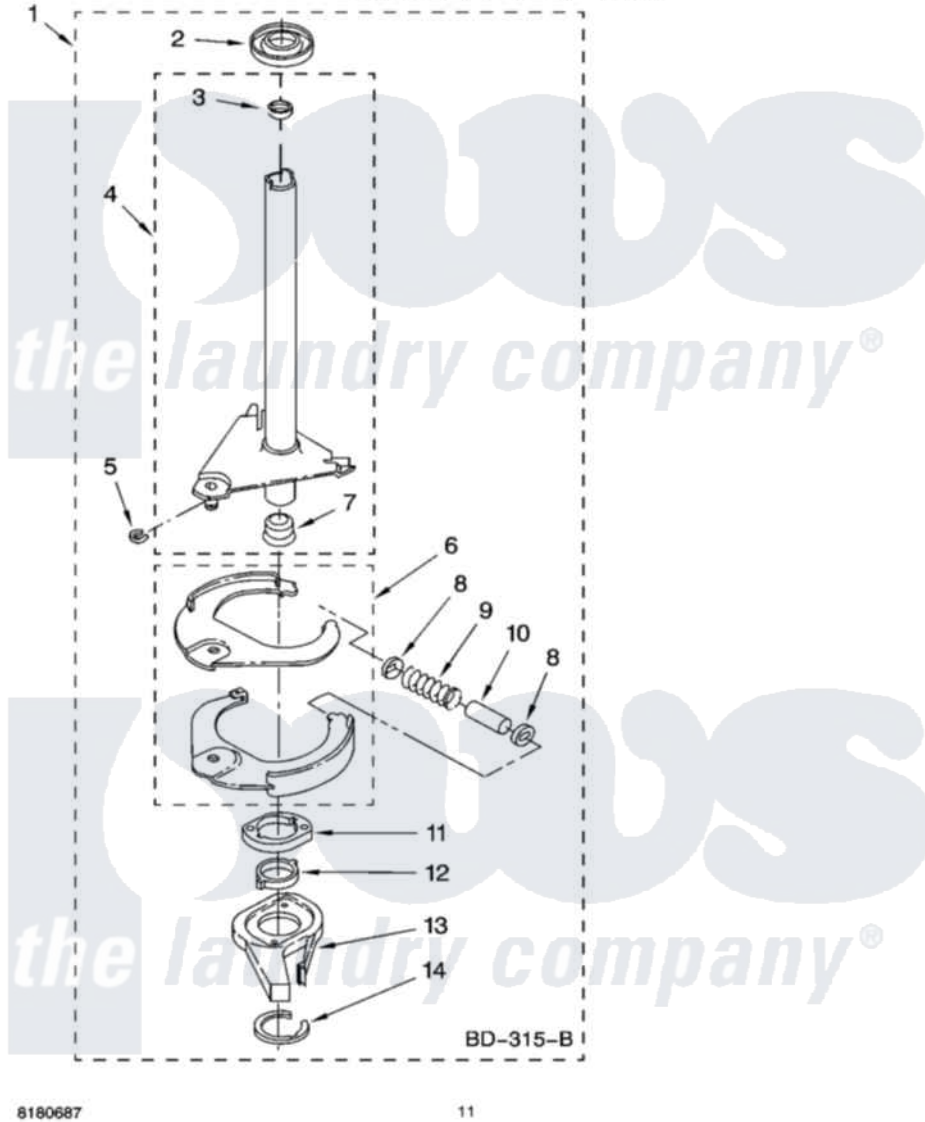

Whirlpool GST9630PW2 07 - BRAKE AND DRIVE TUBE PARTS

BRAKE AND DRIVE TUBE PARTS

For Models: GST9630PW2, GST9630PG2, GST9630PL2
(White/Grey) (Biscuit/Gold) (Pewter)

8180687

11

Whirlpool Residential Whirlpool GST9630PW2 Washer Parts Parts Diagram 07 - BRAKE AND DRIVE TUBE PARTS
Click on the part number to view part

Item	Original Part Number	Replaced By	Status	Part Description
1	388952	285792		Basketdrive
2	62658			Ring, Thrust
3	356427			Seal, Spin Pinion
4	64027	64208		Tube-Spin
5	64035	W10083190		Ring, Retaining
6	64232	285438		Shoe-Brake
7	62703	8546462		"T" Bearing, Spin Tube
8	3353956	285658		Sleeve
9	387806		Not Available	Spring, Brake
10	3355360	285658		Sleeve
11	661516	8546461		Cam, Brake Release
12	63022			Sleeve, Cam
13	64194	285790		Lining
14	90368	W10083200		Ring, Retaining
"	BLANK		Not Available	Following Parts Not Illustrated
"	285208			Lubricant