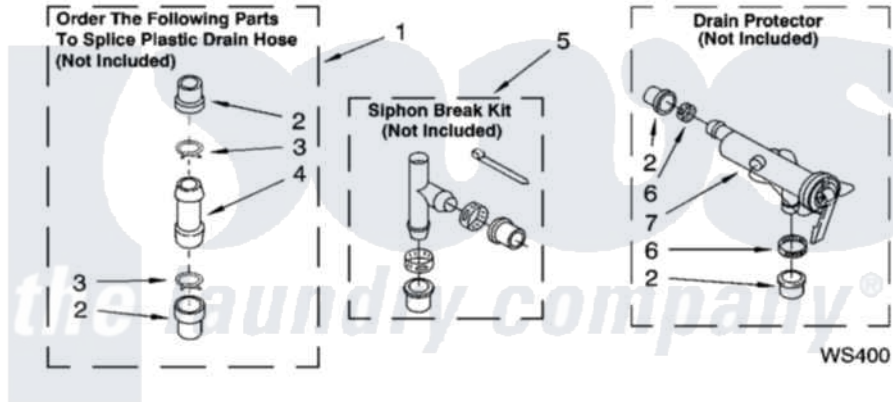

WATER SYSTEM PARTS
 For Models: GST9630PW2, GST9630PG2, GST9630PL2
 (White/Grey) (Biscuit/Gold) (Pewter)

8180687

13

Whirlpool [Residential Whirlpool GST9630PW2 Washer Parts](#) Parts Diagram 09 - WATER SYSTEM PARTS
 Click on the part number to view part

Item	Original Part Number	Replaced By	Status	Part Description
1	285442			Water System Parts
2	285321			Water System Parts
3	370447	285655		Clamp, Hose
4	16272			Connector, Straight
5	285320			Water System Parts
6	65349	285655		Clamp, Hose
7	367031			Water System Parts