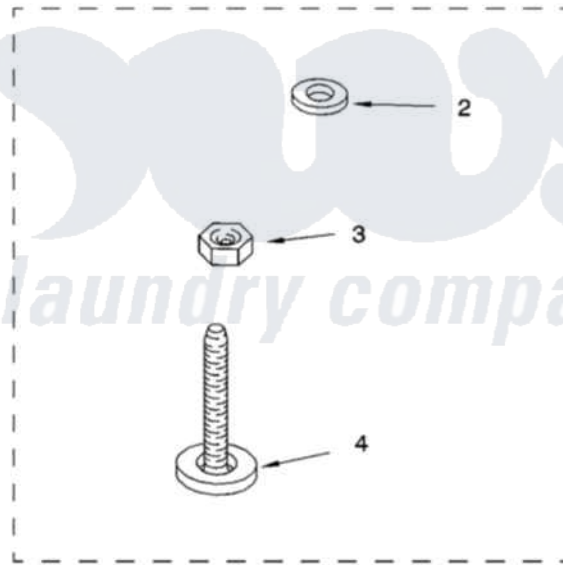

**Whirlpool GST9630PW2 10 - MISCELLANEOUS PARTS, OPTIONAL PARTS (NOT INCLUDED)**

**MISCELLANEOUS PARTS**  
 For Models: GST9630PW2, GST9630PG2, GST9630PL2  
 (White/Grey) (Biscuit/Gold) (Pewter)

Whirlpool [Residential Whirlpool GST9630PW2 Washer Parts](#) Parts Diagram 10 - MISCELLANEOUS PARTS, OPTIONAL PARTS (NOT INCLUDED)

[Click on the part number to view part](#)

Item	Original Part Number	Replaced By	Status	Part Description
1	<a href="#">3957361</a>			Miscellaneous Parts Bag
2	3976300	<a href="#">16123</a>		Washer Inlet-Hose Miscellaneous Parts Must be Ordered Separately.
3	<a href="#">3359452</a>			Nut, Lock
4	389102	<a href="#">W10001130</a>		Foot, Leveling
	<a href="#">72017</a>			Paint, Touch-Up
"	<a href="#">4392899</a>			Paint, Touch-Up
"	<a href="#">4396174</a>			Paint, Touch-Up
"	<a href="#">350938</a>			Paint, Pressurized Spray B
"	<a href="#">350930</a>			Paint, Pressurized Spray B
"	<a href="#">4392901</a>			Paint, Pressurized Spray
"	<a href="#">4396175</a>			Paint, Pressurized Spray
"	<a href="#">799344</a>			Paint, Touch-Up )
"	<a href="#">4392900</a>			Paint, Bulk )