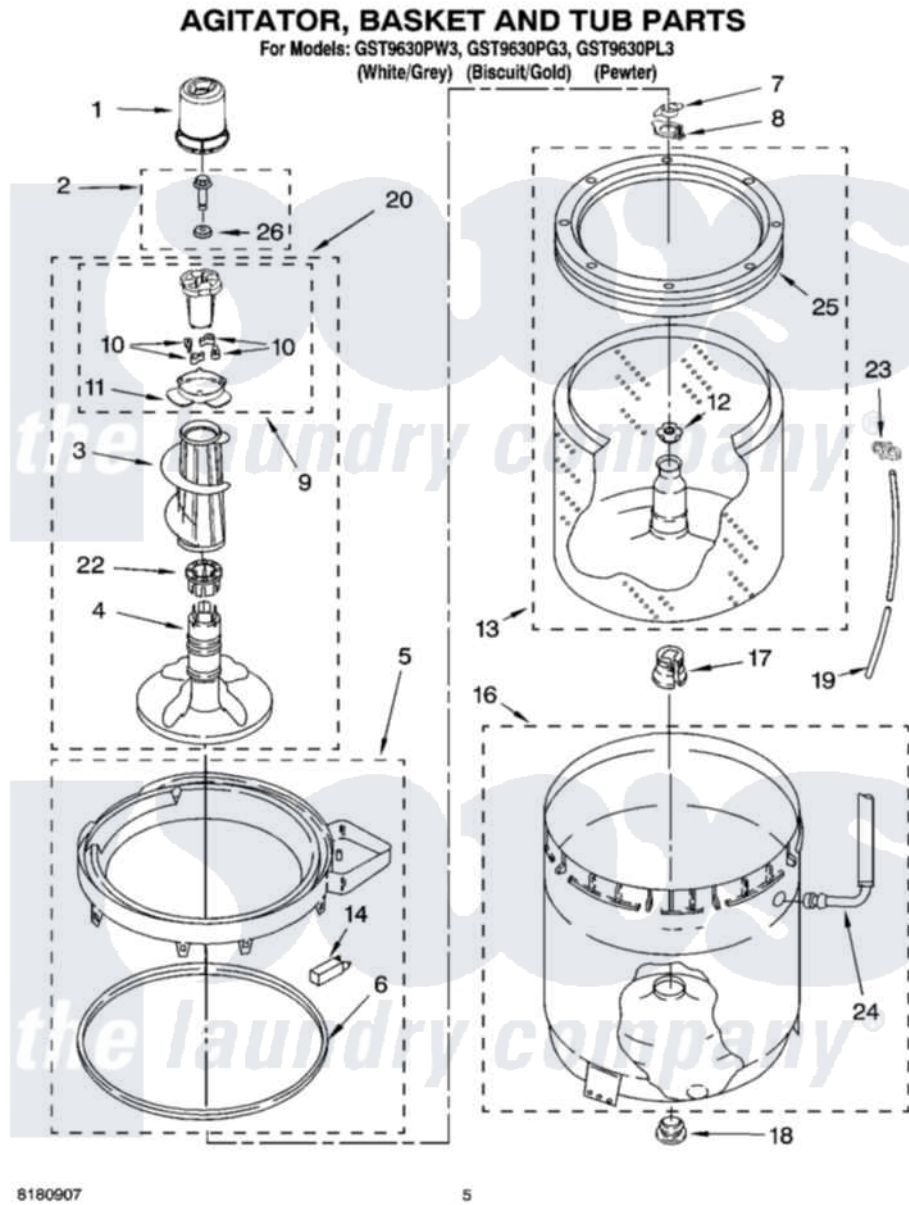

Whirlpool GST9630PW3 03 - AGITATOR, BASKET AND TUB PARTS

8180907

5

Whirlpool Residential Whirlpool GST9630PW3 Washer Parts Parts Diagram 03 - AGITATOR, BASKET AND TUB PARTS

[Click on the part number to view part](#)

Item	Original Part Number	Replaced By	Status	Part Description
1	8559760			Dispenser, Fabric Softener
2	358237			Screw And Washer
3	389141	3360824		Auger, Agitator
4	389386			Agitator
5	3954507	W10213410		Ring-Tub
6	3359585	3976308		Gasket, Tub Ring
7	3354845			Clip, Agitator
8	8543666			Washer, Agitator
9	3363662	285748		Cam-Agitator
10	3366877	80040		Dog-Agitator
11	3363661			Bearing, Driven Cam
12	21366			Nut, Spanner
13	8526016	W10389328		Clothes Container, Assembly
14	8318246	W10213410		Ring-Tub
16	8283125			Tub
17	389140			Tub Block, Basket Drive

18	383727		Gasket, Centerpodt
19	3347780	353244	Hose, Pressure Switch
20	3347674	285727	Agitator
22	3350389	285587	Washer
23	2219077		Clip, Pressure Switch Hose
24	3948705		Hose, Bleach
25	8519788	387240	Ring, Balance
26	3949550		Washer