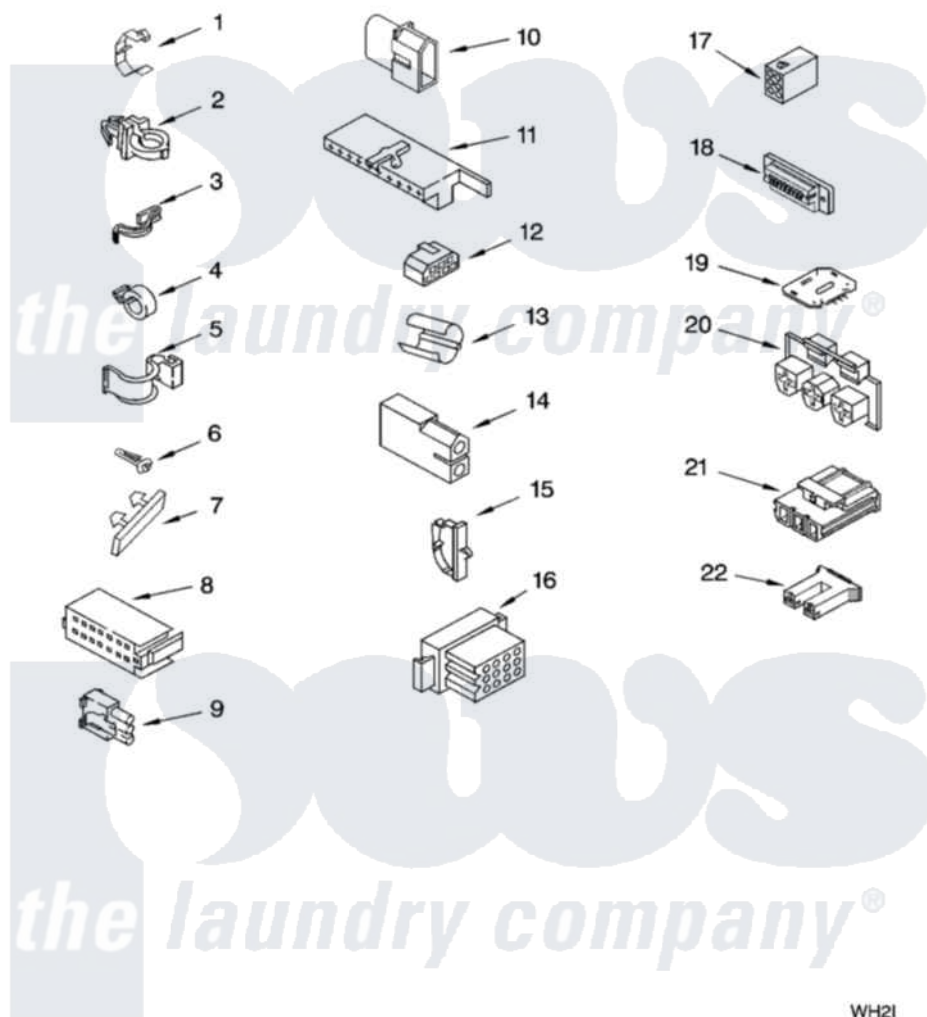

# Whirlpool GST9630PW3 06 - WIRING HARNESS PARTS

## WIRING HARNESS PARTS

For Models: GST9630PW3, GST9630PG3, GST9630PL3  
(White/Grey) (Biscuit/Gold) (Pewter)

8180907

9

WH2I

Whirlpool [Residential Whirlpool GST9630PW3 Washer Parts](#) Parts Diagram 06 - WIRING HARNESS PARTS  
Click on the part number to view part

Item	Original Part Number	Replaced By	Status	Part Description
1	<a href="#">3349557</a>			Retainer, Harness
2	388498		Not Available	Clip, Harness
3	3347812	<a href="#">8528351</a>		Clip
4	3352501	<a href="#">8559320</a>		Restraint, Hose
5	<a href="#">90016</a>			Clip, Pressure Switch Hose
6	3390496	<a href="#">8281256</a>		Clip, Harness
7	<a href="#">389379</a>			Retainer, Side To Feature Panel
8	<a href="#">3948614</a>			Disconnect Block
"	<a href="#">352089</a>			Timer, Block Disconnect
9	<a href="#">62889</a>			Receptacle, Terminal
10	<a href="#">353424</a>			Plug, Terminal
11	<a href="#">62505</a>			Block, Disconnect
12	<a href="#">3347243</a>			Block, Disconnect
13	<a href="#">63523</a>			Harness, Protector
14	<a href="#">717252</a>			Receptacle, Terminal
15	<a href="#">3352944</a>			Clip, Harness

16	3390423	Not Available	Block, Disconnect (12-Way) (Timer) (Use Term. 94613)
17	3347730	Not Available	Receptacle, (6-Way) (Use Term. 94613)
18	3349494		Connector, Etc
19	3407125	<a href="#">3955728</a>	Control, Etc
20	3948617	<a href="#">2172937</a>	Connector
21	<a href="#">3360056</a>		Connector
22	<a href="#">3354925</a>		Block, Connector
"	<a href="#">3354926</a>		Block, Connector