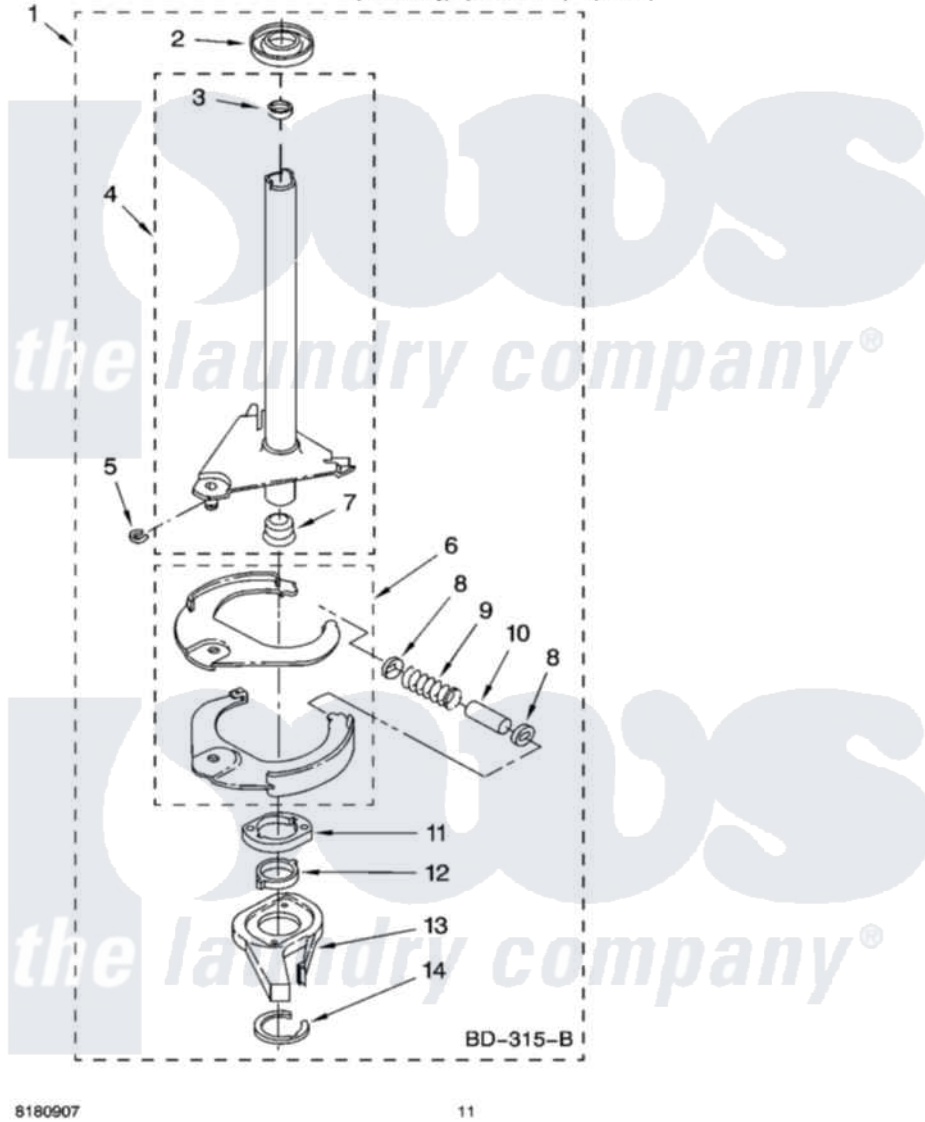

Whirlpool GST9630PW3 07 - BRAKE AND DRIVE TUBE PARTS

BRAKE AND DRIVE TUBE PARTS

For Models: GST9630PW3, GST9630PG3, GST9630PL3
(White/Grey) (Biscuit/Gold) (Pewter)

8180907

11

Whirlpool [Residential Whirlpool GST9630PW3 Washer Parts](#) Parts Diagram 07 - BRAKE AND DRIVE TUBE PARTS
Click on the part number to view part

Item	Original Part Number	Replaced By	Status	Part Description
1	388952	285792		Basketdrive
2	62658			Ring, Thrust
3	356427			Seal, Spin Pinion
4	64027	64208		Tube-Spin
5	64035	W10083190		Ring, Retaining
6	64232	285438		Shoe-Brake
7	62703	8546462		"T" Bearing, Spin Tube
8	3353956	285658		Sleeve
9	387806		Not Available	Spring, Brake
10	3355360	285658		Sleeve
11	661516	8546461		Cam, Brake Release
12	63022			Sleeve, Cam
13	64194	285790		Lining
14	90368	W10083200		Ring, Retaining
"	N/A		Not Available	FOLLOWING PARTS NOT ILLUSTRATED
"	285208			Lubricant