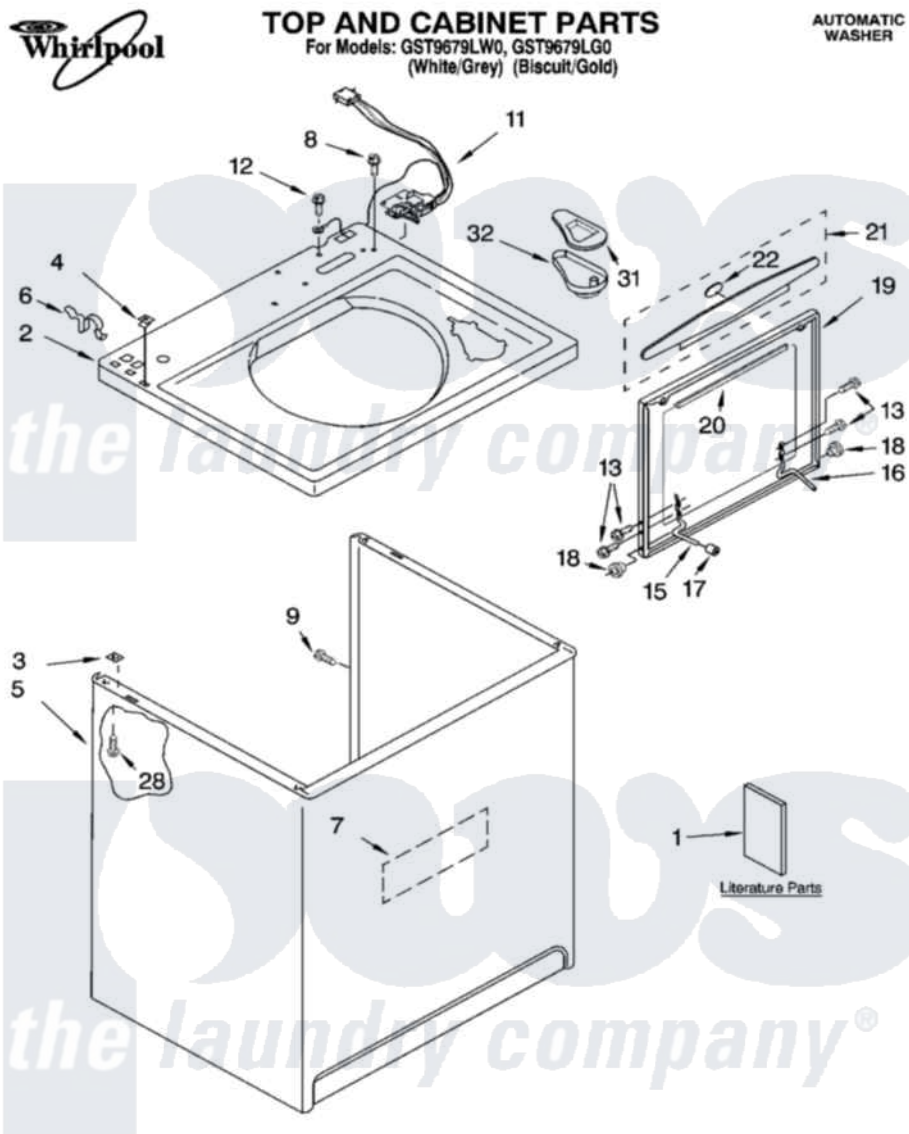

Whirlpool GST9679LG0 01 - TOP AND CABINET PARTS

1-04 Litho in U.S.A.(drd)

1

Part No. 8179651 Rev. A

[Whirlpool Residential Whirlpool GST9679LG0 Washer Parts](#) Parts Diagram 01 - TOP AND CABINET PARTS

[Click on the part number to view part](#)

Item	Original Part Number	Replaced By	Status	Part Description
1	LIT3956025		Not Available	Literature Parts (Installation Instructions)
"	LIT3955869			Literature Parts
"	LIT3955559		Not Available	Literature Parts (Energy Guide)
"	LIT3955767		Not Available	Literature Parts (Wiring Diagram)
"	N/A		Not Available	Following May Be Purchased DO-IT-YOURSELF REPAIR MANUALS
"	LIT4313896	4313896		Do-It-Yourself Repair Manuals
2	3955792			Top
"	3955793			Top
3	62750			Spacer, Cabinet To Top (4)
4	357213			Nut, Push-In
5	63424			Cabinet
"	3954357			Cabinet
6	62780			Clip, Top And Cabinet And Rear Panel

7	3976348		Absorber, Sound
8	3400611		Screw And Washer, Lid Switch
9	3357011	308685	Side Trim)
11	8054980		Switch, Lid
12	3351614		Screw, Gearcase Cover Mounting
13	355274	W10119828	Screw, Lid Hinge Mounting
15	8055257		Hinge, Lid
16	8055256		Hinge, Lid
17	19119		Bumper, Lid Hinge
18	8319539		Bearing, Lid Hinge
19	3956016	3957547	Lid
"	3956017	3957548	Lid
20	8054939		Seal, Lid
21	3956011		Handle, Lid
"	3956012		Handle, Lid
22	3956010		Insert, Handle
28	3390631		Screw, 10-16 X 3/8
31	3956079	3955788	Cover, Dispenser
32	8519517		Dispenser, Bleach