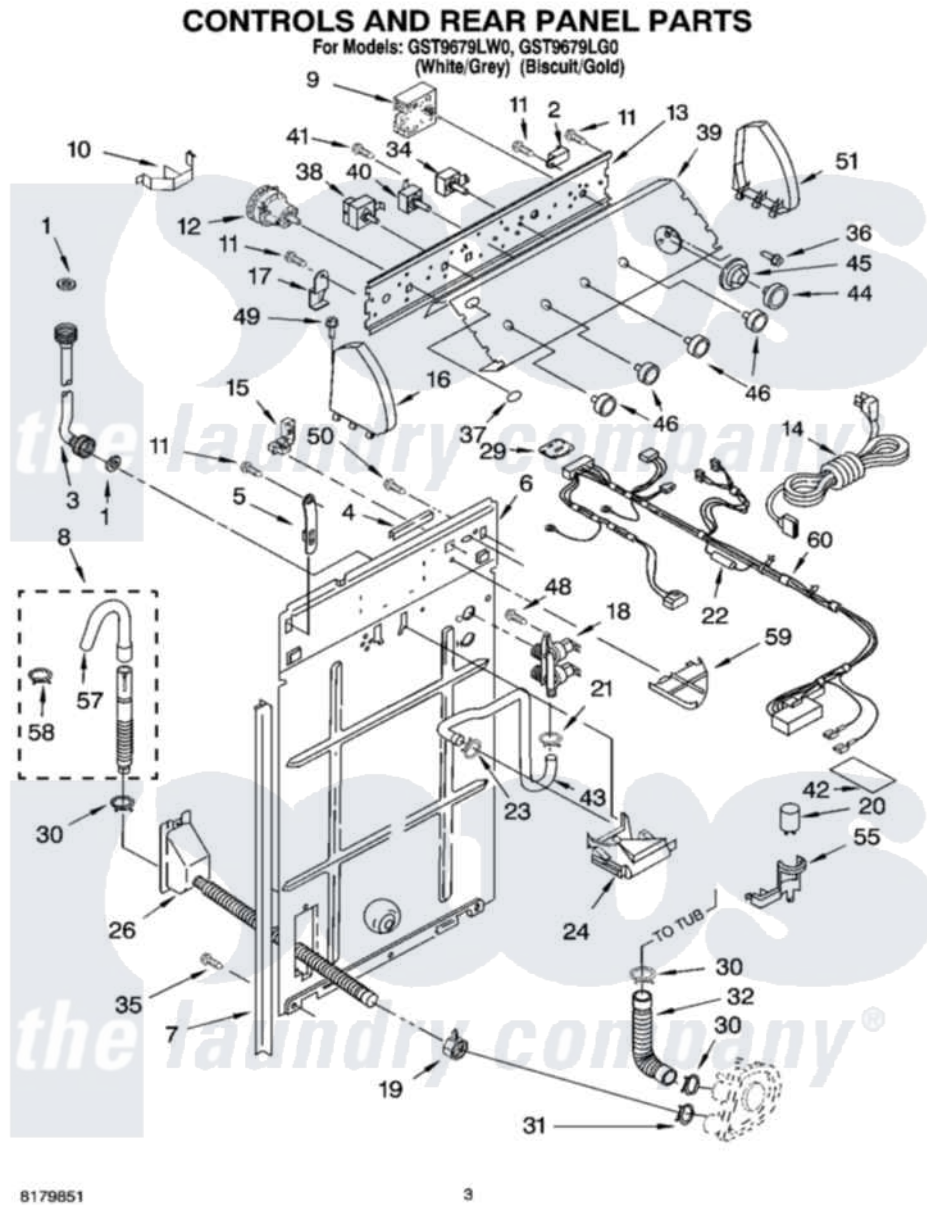

Whirlpool GST9679LG0 02 - CONTROLS AND REAR PANEL PARTS

Whirlpool Residential Whirlpool GST9679LG0 Washer Parts Parts Diagram 02 - CONTROLS AND REAR PANEL PARTS
Click on the part number to view part

Item	Original Part Number	Replaced By	Status	Part Description
1	3976300	16123		Washer Inlet-Hose Miscellaneous Parts Must be Ordered Separately.
2	694419			Mini-Buzzer
3	3949374	89503		Hose-Inlet
"	3949375	89503		Hose-Inlet
4	303294	3367669		Protector, Edge
5	8318255	8568314		Strap, Console
6	3357978			Panel, Rear
7	62747			Pad, Rear Panel
8	3951609	285664		Hose
"	661577	285666		Hose
"	3357090	285702		Hose
9	3955765			Timer, Control
10	8055003			Clip, Harness And Pressure Switch
11	90767			Screw, 8A X 3/8 HeX Washer Head Tapping