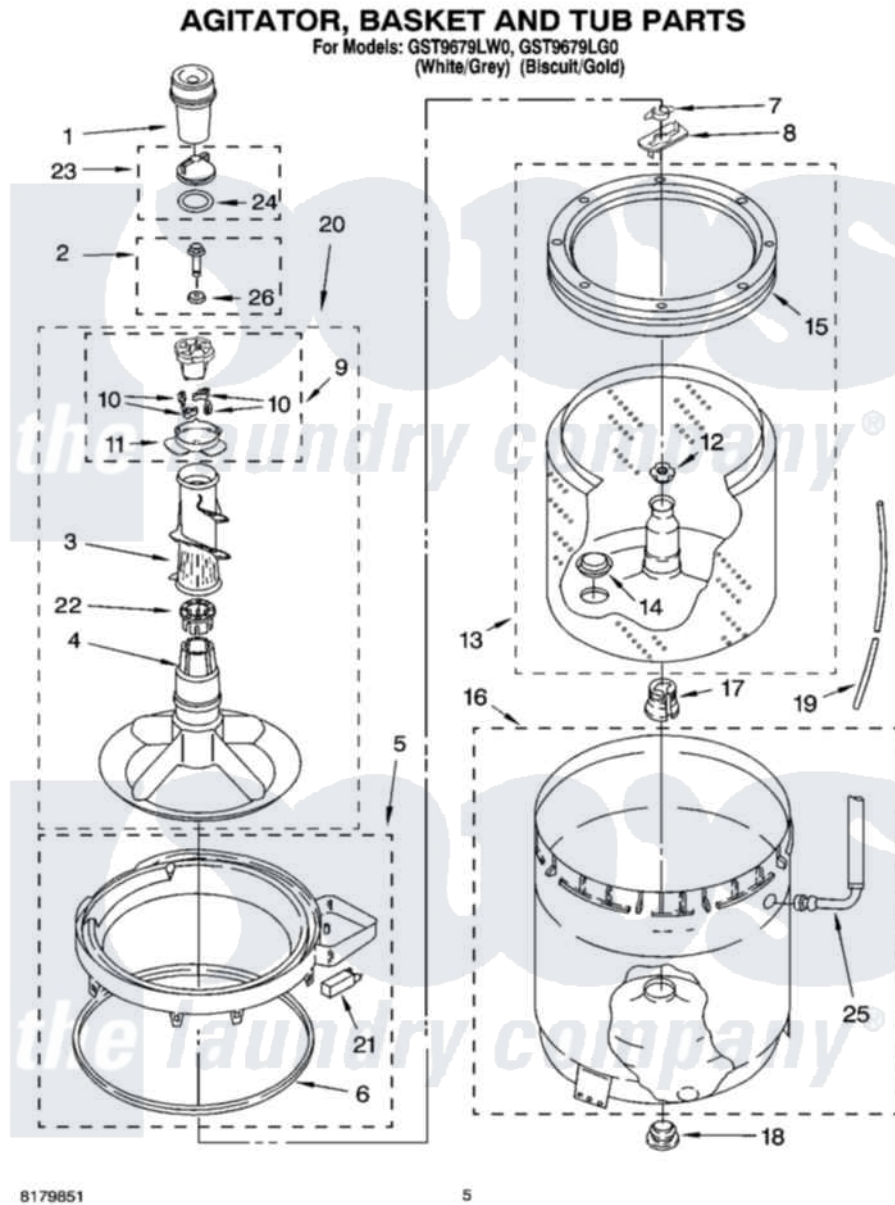

Whirlpool GST9679LG0 03 - AGITATOR, BASKET AND TUB PARTS

8179851

5

Whirlpool Residential Whirlpool GST9679LG0 Washer Parts Parts Diagram 03 - AGITATOR, BASKET AND TUB PARTS

[Click on the part number to view part](#)

Item	Original Part Number	Replaced By	Status	Part Description
1	63580			Dispenser, Fabric Softener
2	358237			Screw And Washer
3	3363003			Mover, Clothes
4	3951632			Agitator
5	3954507	W10213410		Ring-Tub
6	3359585	3976308		Gasket, Tub Ring
7	3354845			Clip, Agitator
8	3355921	8543666		Washer, Agitator
9	3951682	285809		Cam-Agitator
10	3366877	80040		Dog-Agitator
11	3952374			Bearing, Driven Cam
12	21366			Nut, Spanner
13	8526016	W10389328		Clothes Container, Assembly
14	8522271	285868		Filter
15	8519788	387240		Ring, Balance
16	8283125			Tub

17	389140		Tub Block, Basket Drive
18	383727		Gasket, Centerpodt
19	3347780	353244	Hose, Pressure Switch
20	3951744		Agitator Assembly
21	8318246	W10213410	Ring-Tub
22	3951608		Spacer, Thrust
23	3354733	W10074580	Cap, Barrier
24	3348855	W10072840	Fabric Softener
25	3948705		Hose, Bleach
26	3949550		Washer