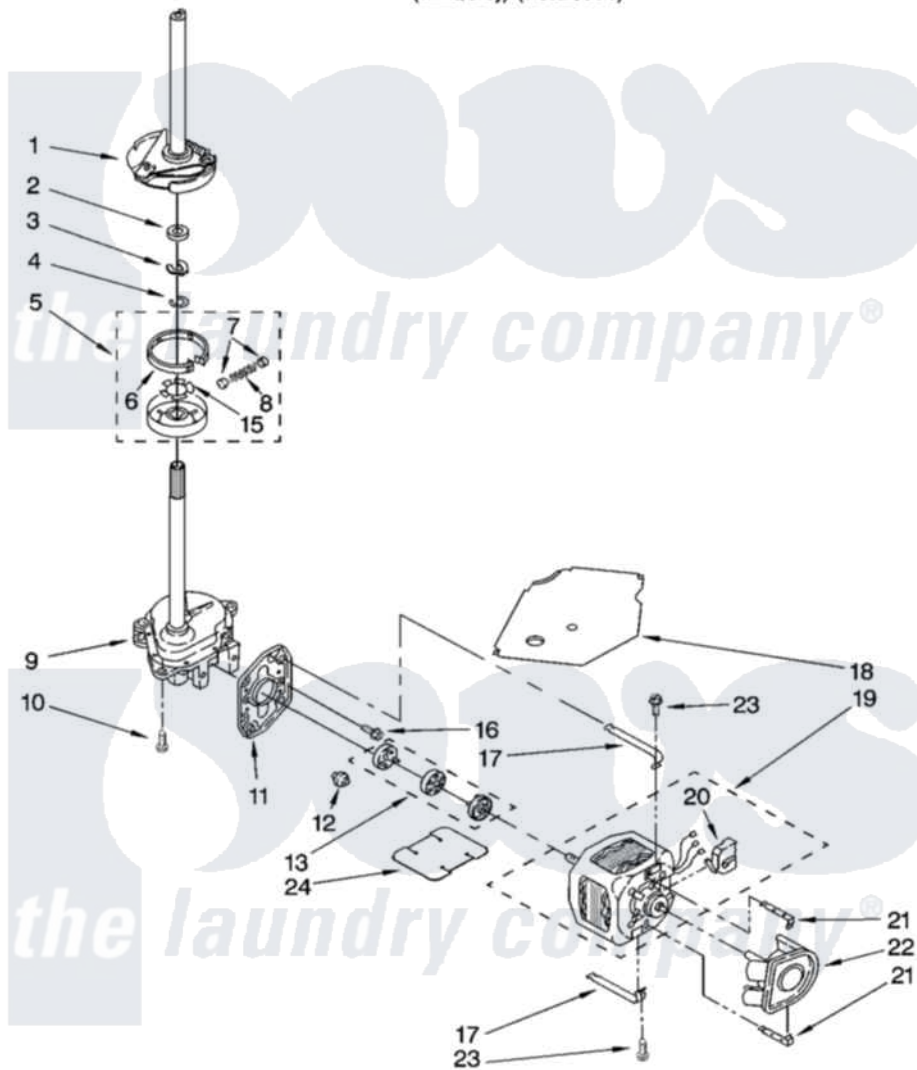

Whirlpool GST9679LG0 04 - BRAKE, CLUTCH, GEARCASE, MOTOR AND PUMP PARTS

BRAKE, CLUTCH, GEARCASE, MOTOR AND PUMP PARTS

For Models: GST9679LW0, GST9679LG0
(White/Grey) (Biscuit/Gold)

8179851

7

Whirlpool [Residential Whirlpool GST9679LG0 Washer Parts](#) Parts Diagram 04 - BRAKE, CLUTCH, GEARCASE, MOTOR AND PUMP PARTS

[Click on the part number to view part](#)

Item	Original Part Number	Replaced By	Status	Part Description
1	388952	285792		Basketdrive
2	63292			Washer, Spin Tube Thrust
3	62697	W10080230		Ring, Spin Tube Support
4	63283	285353		Ring
5	3951311	285785		Clutch
6	3951308	285790		Lining
7	62646			Cap, Clutch Spring
8	3946792			Spring And Damper Assembly
9	3360630	3360629		Gearcase
10	3357334	3400516		Screw Anti-Rattle
11	62611			Plate, Motor Mount To Gearcase
12	62691			Grommet, Motor
13	285753	285753A		Coupling
15	3355454			Clip, Main Drive

16	3400516		Screw Anti-Rattle
17	3349637	W10086010	Retainer, Motor
18	3362089		Shield, Tub To Motor
19	8529935		Motor, Main Drive
20	8529896		Switch, Main Drive Motor
21	62700	8546127	Retainer, Pump
22	3363394		Pump
23	3387485	273556	Screw, 10-16 X 5/8
24	3946532		Shield, Motor