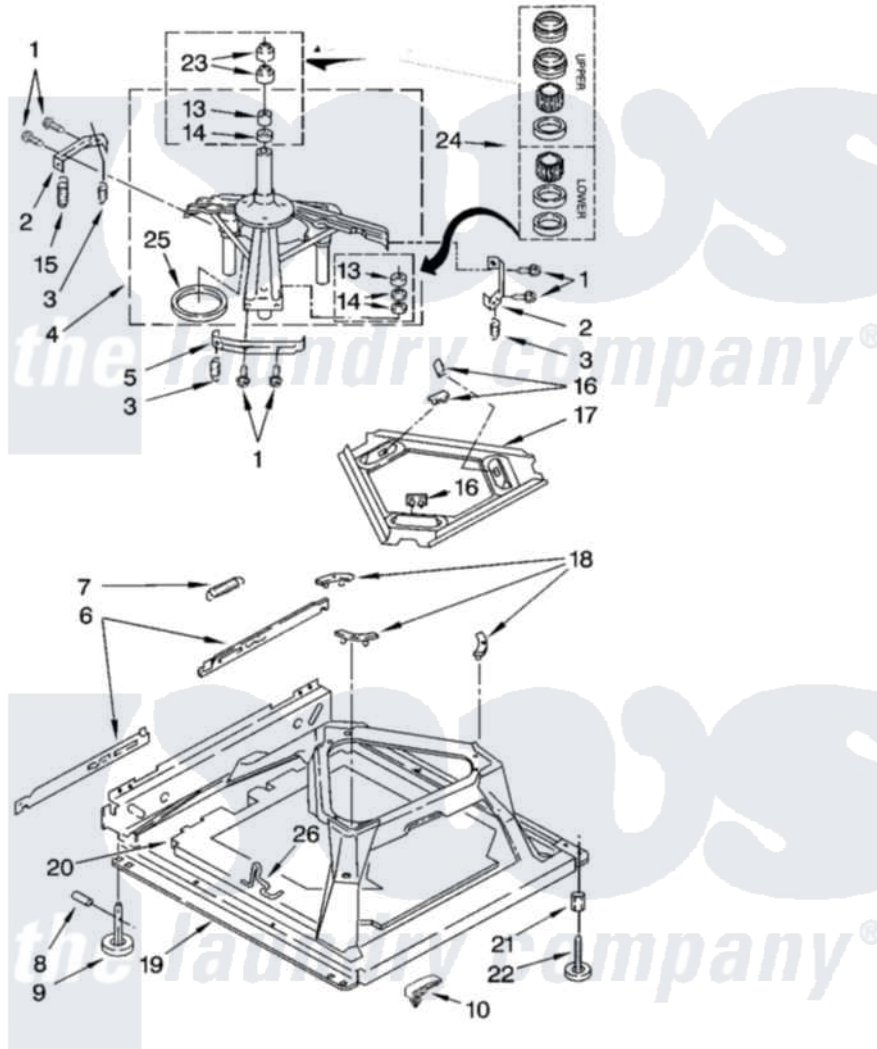

Whirlpool GST9679LG0 05 - MACHINE BASE PARTS

MACHINE BASE PARTS

For Models: GST9679LW0, GST9679LG0
(White/Grey) (Biscuit/Gold)

8

8179851

Whirlpool [Residential Whirlpool GST9679LG0 Washer Parts](#) Parts Diagram 05 - MACHINE BASE PARTS
Click on the part number to view part

Item	Original Part Number	Replaced By	Status	Part Description
1	3400076			Screw, Bracket Mounting
2	64067			Bracket, Spring Outer
3	63907			Spring, Suspension
4	3362087	280184		Support
5	64065			Bracket, Spring Outer
6	63466			Link, Leveling Mechanism
7	62597	8316845		Spring
8	62837			Pin, Knurled
9	62596	285244		Feet-Leveling
10	3976276		Not Available	Clip, Sound Board (2)
13	3347047	8546455		Bearing, Centerpost
14	357409	359449		Seal, Agitator Shaft
15	388492	W10250667		Spring, Counterweight
16	62568	285219		Pad
17	3946509			Plate, Suspension
18	3363660	285744		Pad

19	3946512	285771	Base
20	8283230	8544816	Absorber, Sound
21	3359452		Nut, Lock
22	389102	W10001130	Foot, Leveling
23	356934	8577376	Seal, Centerpost
24	285203		Centerpost Bearing Kit
25	63134		Ring, Sound Deadening
26	63806	W10145155	Retainer, Suspension Spring