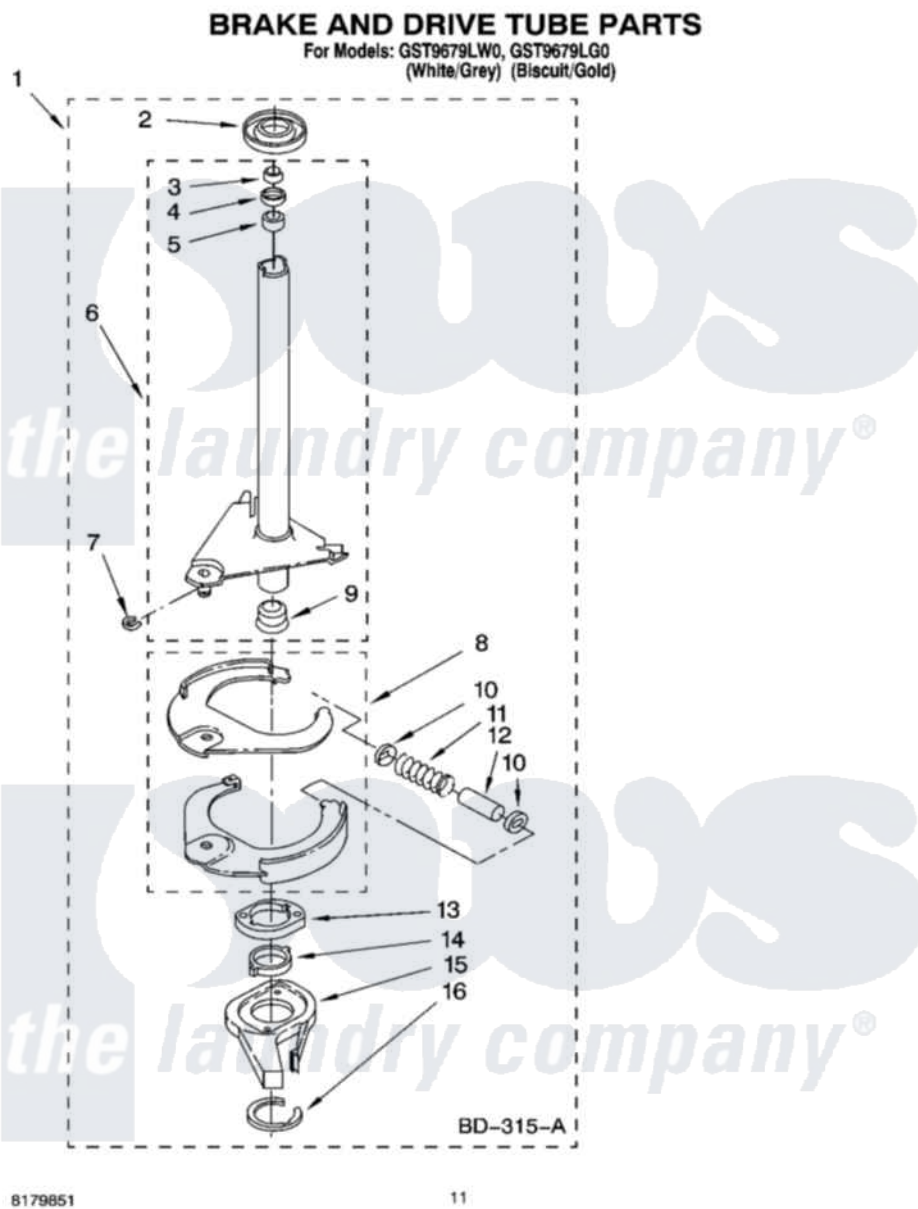

# Whirlpool GST9679LG0 07 - BRAKE AND DRIVE TUBE PARTS

8179851

11

Whirlpool [Residential Whirlpool GST9679LG0 Washer Parts](#) Parts Diagram 07 - BRAKE AND DRIVE TUBE PARTS

Click on the part number to view part

Item	Original Part Number	Replaced By	Status	Part Description
1	388952	<a href="#">285792</a>		Basketdrive
2	<a href="#">62658</a>			Ring, Thrust
3	<a href="#">91939</a>			Seal, Shaft
4	<a href="#">356427</a>			Seal, Spin Pinion
5	<a href="#">356937</a>			Spacer, Drive Tube
6	64027	<a href="#">64208</a>		Tube-Spin
7	64035	<a href="#">W10083190</a>		Ring, Retaining
8	64232	<a href="#">285438</a>		Shoe-Brake
9	62703	<a href="#">8546462</a>		"T" Bearing, Spin Tube
10	62648	<a href="#">285658</a>		Sleeve
11	387806		Not Available	Spring, Brake
12	62909	<a href="#">285658</a>		Sleeve
13	63023	<a href="#">8546461</a>		Cam, Brake Release
14	<a href="#">63022</a>			Sleeve, Cam
15	64194	<a href="#">285790</a>		Lining
16	90368	<a href="#">W10083200</a>		Ring, Retaining