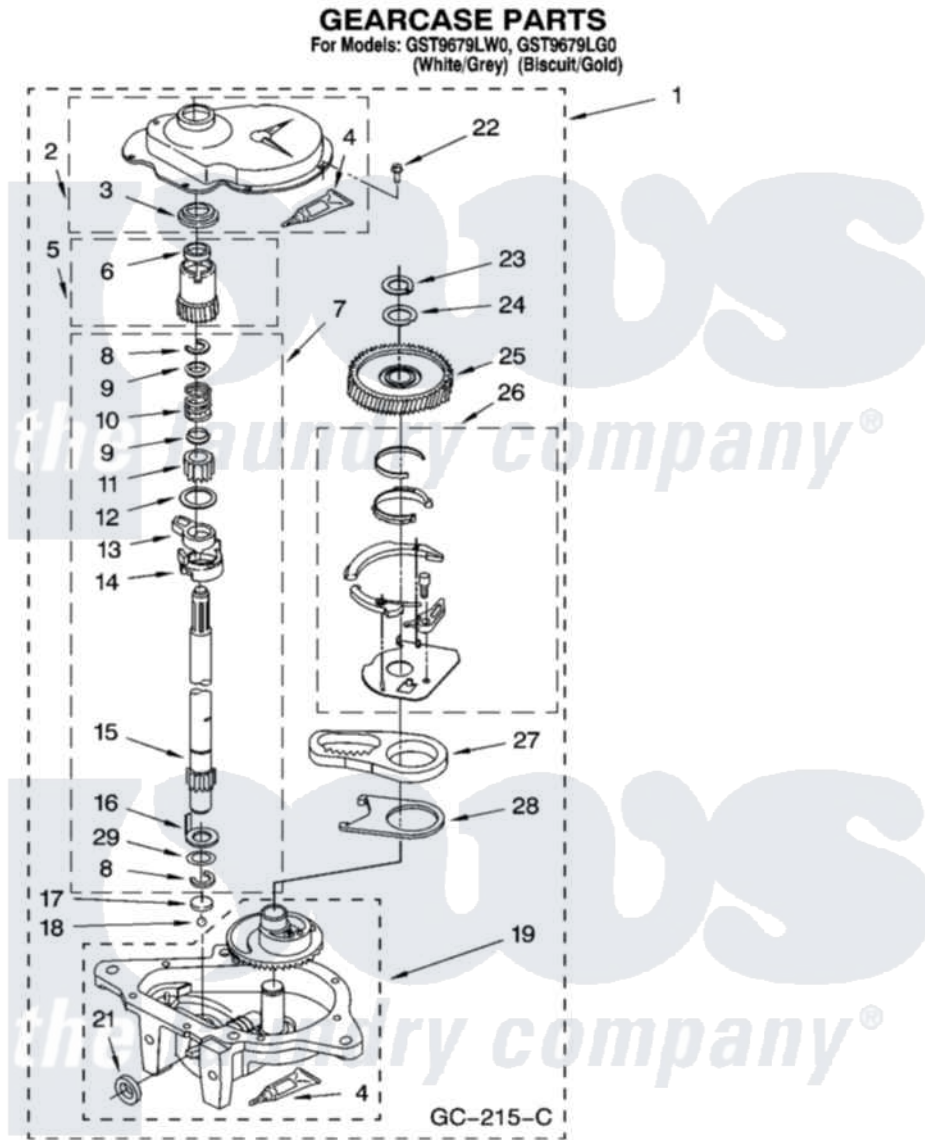

Whirlpool GST9679LG0 08 - GEARCASE PARTS

12

8179851

Whirlpool Residential Whirlpool GST9679LG0 Washer Parts Parts Diagram 08 - GEARCASE PARTS
Click on the part number to view part

Item	Original Part Number	Replaced By	Status	Part Description
1	3360630	3360629		Gearcase
2	285202			Cover, Gearcase
3	3349985			Seal, Gearcase Cover
4	285195			Sealer Sealer, Gasket
5	63320	285362		Gear and Pinion
6	356427			Seal, Spin Pinion
7	389387			Shaft, Agitator
8	90369		Not Available	Ring, Retaining (2)
9	62677			Retainer, Spring
10	62676			Spring, Agitator
11	63273	285509		Shaft, Agitator
12	62619			Washer, Agitator Gear
13	62580	285206		Cam-Agitator
14	62581	285206		Cam-Agitator
15	285509			Shaft, Agitator
16	62618			Washer, Cam Thrust

17	16018	285205	Bearing
18	85529	285205	Bearing
19	389230	285515	Gearcase
21	285352		Seal Kit, Thrust Plug
22	3351614		Screw, Gearcase Cover Mounting
23	3362552	285765	Ring-Retr
24	285735	285766	Washer Kit, Thrust
25	62570	285362	Gear and Pinon
26	388253	999516	Shelf-Glas
27	3349296	8546456	Rack, Connecting
28	62621		Actuator, Shift
29	388815		Washer, Intermediate 1 3976263 Miscellaneous Parts Bag 2 3976300 Washer, Inlet Hose 3 3366913 Clamp, Hose