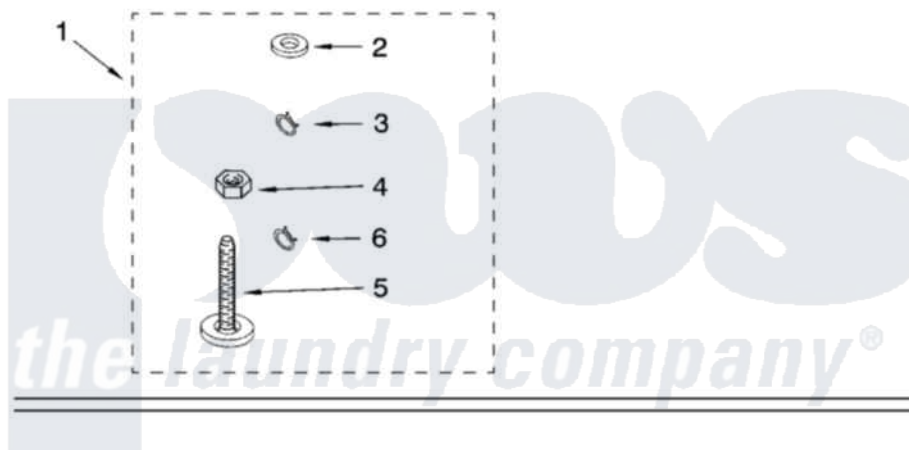

MISCELLANEOUS PARTS

For Models: GST9679LW0, GST9679LG0
(White/Grey) (Biscuit/Gold)

Whirlpool Residential Whirlpool GST9679LG0 Washer Parts Parts Diagram 10 - MISCELLANEOUS AND OPTIONAL PARTS

Click on the part number to view part

Item	Original Part Number	Replaced By	Status	Part Description
1	3976263	285654		Parts-Misc
2	3976300	16123		Washer Inlet-Hose Miscellaneous Parts Must be Ordered Separately.
3	3366913	3357331		Clamp, Drain
4	3359452			Nut, Lock
5	389102	W10001130		Foot, Leveling
6	3366912	356138		Clamp, Hose
"	72017			Paint, Touch-Up
"	4392899			Paint, Touch-Up
"	350938			Paint, Pressurized Spray B
"	350930			Paint, Pressurized Spray B
"	4392901			Paint, Pressurized Spray
"	799344			Paint, Touch-Up)
"	4392900			Paint, Bulk)
"	350572			Oil