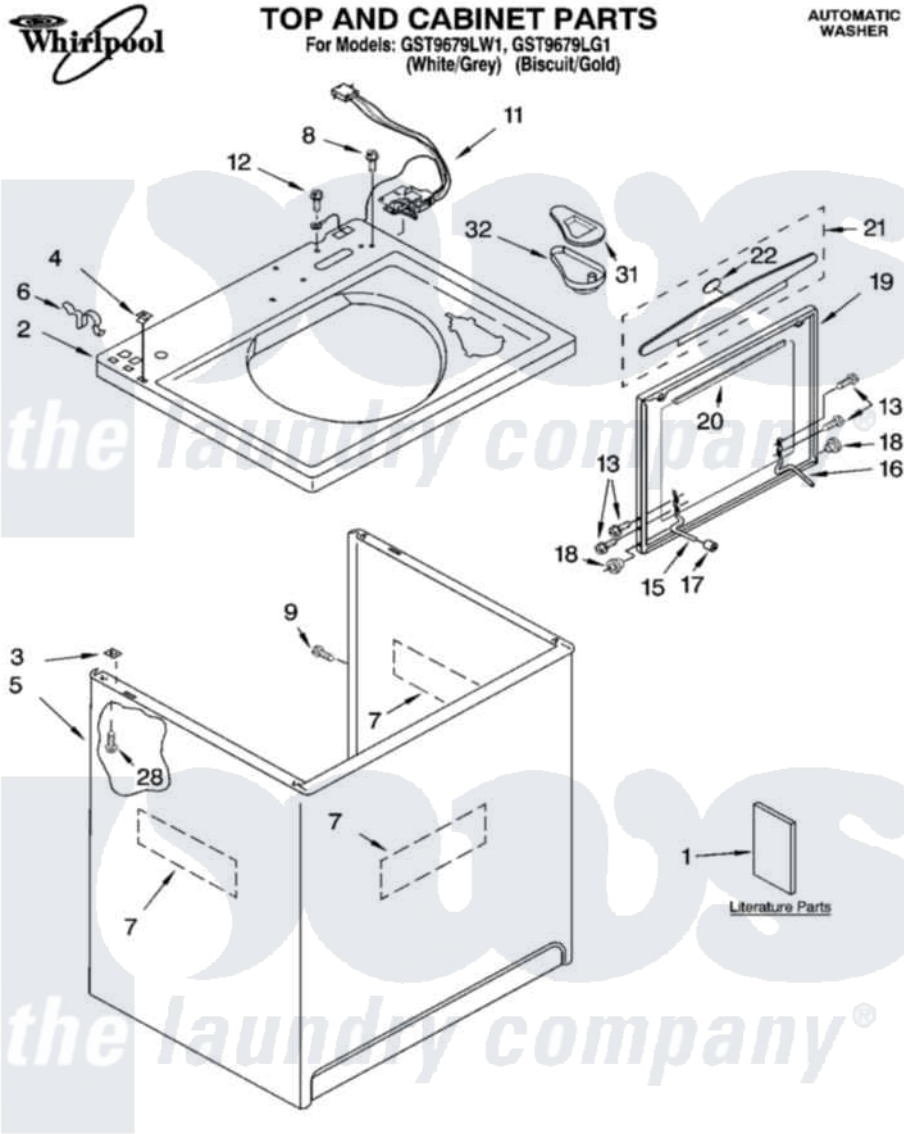

# Whirlpool GST9679LG1 01 - TOP AND CABINET PARTS

1-04 Litho in U.S.A. (dtd)

1

Part No. 8179975 Rev. A

Whirlpool Residential Whirlpool GST9679LG1 Washer Parts Parts Diagram 01 - TOP AND CABINET PARTS  
 Click on the part number to view part

Item	Original Part Number	Replaced By	Status	Part Description
1	LIT3956025		Not Available	Literature Parts (Installation Instructions)
"	<a href="#">LIT3955869</a>			Literature Parts
"	LIT3955903		Not Available	Literature Parts (Feature Sheet)
"	LIT3956331		Not Available	Literature Parts (Energy Guide)
"	LIT8542482		Not Available	Literature Parts (Wiring Diagram)
"	N/A		Not Available	Following May Be Purchased DO-IT-YOURSELF REPAIR MANUALS
"	LIT4313896	<a href="#">4313896</a>		Do-It-Yourself Repair Manuals
2	<a href="#">3955792</a>			Top
"	<a href="#">3955793</a>			Top
3	62750			Spacer, Cabinet To Top (4)
4	<a href="#">357213</a>			Nut, Push-In
5	<a href="#">63424</a>			Cabinet
"	<a href="#">3954357</a>			Cabinet

6	<a href="#">62780</a>		Clip, Top And Cabinet And Rear Panel
7	<a href="#">3976348</a>		Absorber, Sound
8	<a href="#">3400611</a>		Screw And Washer, Lid Switch
9	3357011	<a href="#">308685</a>	Side Trim )
11	<a href="#">8054980</a>		Switch, Lid
12	<a href="#">3351614</a>		Screw, Gearcase Cover Mounting
13	355274	<a href="#">W10119828</a>	Screw, Lid Hinge Mounting
15	<a href="#">8055257</a>		Hinge, Lid
16	<a href="#">8055256</a>		Hinge, Lid
17	<a href="#">19119</a>		Bumper, Lid Hinge
18	<a href="#">8319539</a>		Bearing, Lid Hinge
19	3956016	<a href="#">3957547</a>	Lid
"	3956017	<a href="#">3957548</a>	Lid
20	<a href="#">8054939</a>		Seal, Lid
21	<a href="#">3956011</a>		Handle, Lid
"	<a href="#">3956012</a>		Handle, Lid
22	<a href="#">3956010</a>		Insert, Handle
28	<a href="#">3390631</a>		Screw, 10-16 X 3/8
31	3956079	<a href="#">3955788</a>	Cover, Dispenser
32	<a href="#">8519517</a>		Dispenser, Bleach