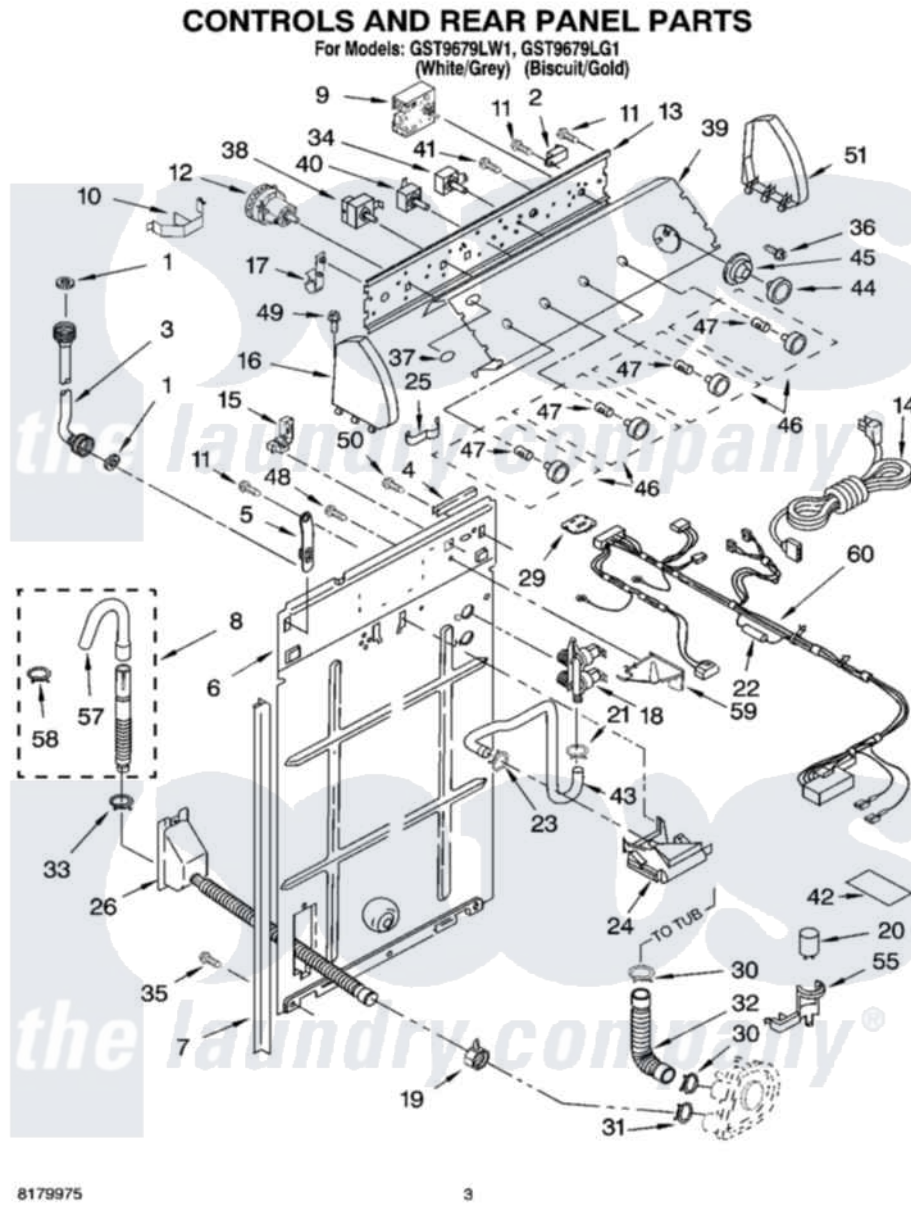

# Whirlpool GST9679LG1 02 - CONTROLS AND REAR PANEL PARTS

Whirlpool Residential Whirlpool GST9679LG1 Washer Parts Parts Diagram 02 - CONTROLS AND REAR PANEL PARTS  
Click on the part number to view part

Item	Original Part Number	Replaced By	Status	Part Description
1	3976300	<a href="#">16123</a>		Washer Inlet-Hose Miscellaneous Parts Must be Ordered Separately.
2	<a href="#">694419</a>			Mini-Buzzer
3	3949374	<a href="#">89503</a>		Hose-Inlet
"	3949375	<a href="#">89503</a>		Hose-Inlet
4	303294	<a href="#">3367669</a>		Protector, Edge
5	8318255	<a href="#">8568314</a>		Strap, Console
6	<a href="#">3357978</a>			Panel, Rear
7	<a href="#">62747</a>			Pad, Rear Panel
8	3951609	<a href="#">285664</a>		Hose
"	661577	<a href="#">285666</a>		Hose
"	3357090	<a href="#">285702</a>		Hose
9	<a href="#">3955765</a>			Timer, Control
10	<a href="#">8055003</a>			Clip, Harness And Pressure Switch
11	<a href="#">90767</a>			Screw, 8A X 3/8 HeX Washer Head Tapping